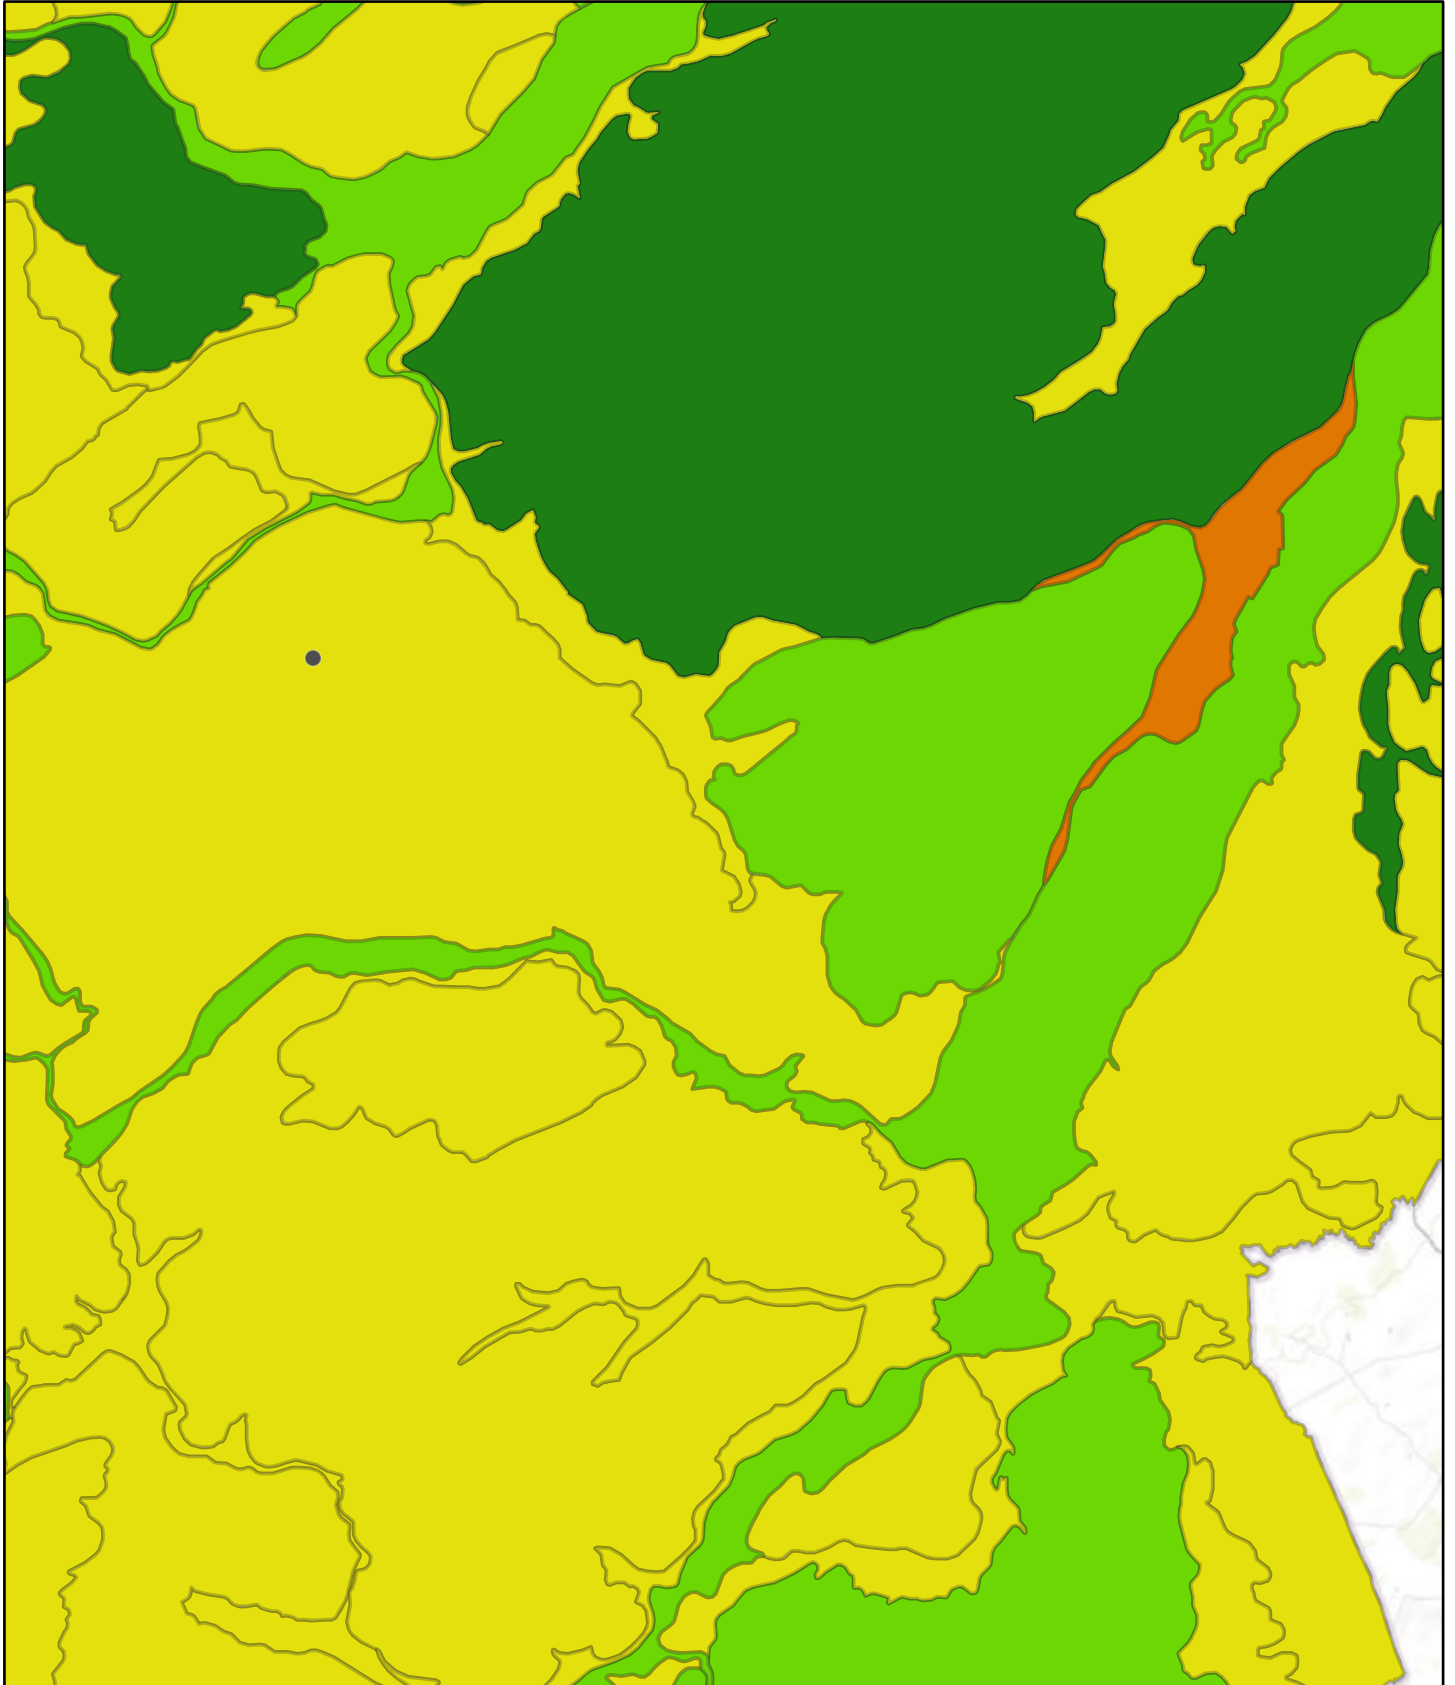

Geological landscape

11/08/2020, 09:18:59

NRW LandMap Geological Landscape (Evaluation)

-  Outstanding
-  High
-  Moderate
-  Low

Sources: Esri, HERE, Garmin, Intermap, increment P Corp., GEBCO, USGS, FAO, NPS, NRCAN, GeoBase, IGN, Kadaster NL, Ordnance Survey, Esri Japan, METI, Esri China (Hong Kong), (c) OpenStreetMap contributors, and the GIS User Community