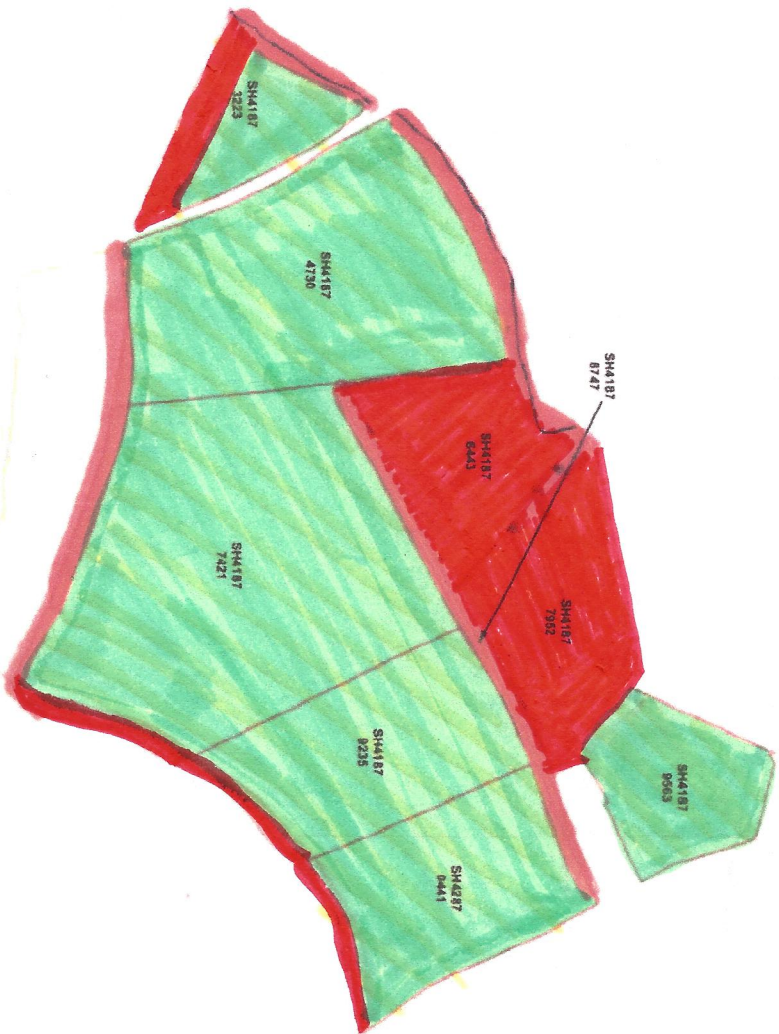

Roger Parry
& Partners

www.rogerparry.net

mail@rogerparry.net

Tel: 01691 655334

Fax: 01691 657798

Roger Parry & Partners LLP
The Property Experts

JOB:	Proposed Poultry Unit at Cae Mawr
CLIENT:	DB & BE Evans
TITLE:	Location Plan
LOCATION:	Cae Mawr, Llanerch y Medd, Anglesey, LL71 8AN
SCALE:	Identification Purposes Only
DATE:	Jul-18
DRAWING NO:	MMP
DRAWN BY:	ND

Roger Parry
& Partners

www.rogerparry.net

mail@rogerparry.net

Tel: 01691 655334

Fax: 01691 657798

Roger Parry & Partners LLP
The Property Experts

JOB:	Proposed Poultry Unit at Cae Mawr
CLIENT:	DB & BE Evans
TITLE:	Location Plan
LOCATION:	Cae Mawr, Llanerch y Medd, Anglesey, LL71 8AN
SCALE:	Identification Purposes Only
DATE:	Jul-18
DRAWING NO:	MM/P
DRAWN BY:	ND

Roger Parry
& Partners

www.rogerparry.net

mail@rogerparry.net

Tel: 01691 655334

Fax: 01691 657798

Roger Parry & Partners LLP
The Property Experts

JOB:	Proposed Poultry Unit at Cae Mawr
CLIENT:	DB & BE Evans
TITLE:	Location Plan
LOCATION:	Cae Mawr, Llamerch y Medd, Anglesey, LL71 8AN
SCALE:	Identification Purposes Only
DATE:	Jul-18
DRAWING NO.:	MMP
DRAWN BY:	ND