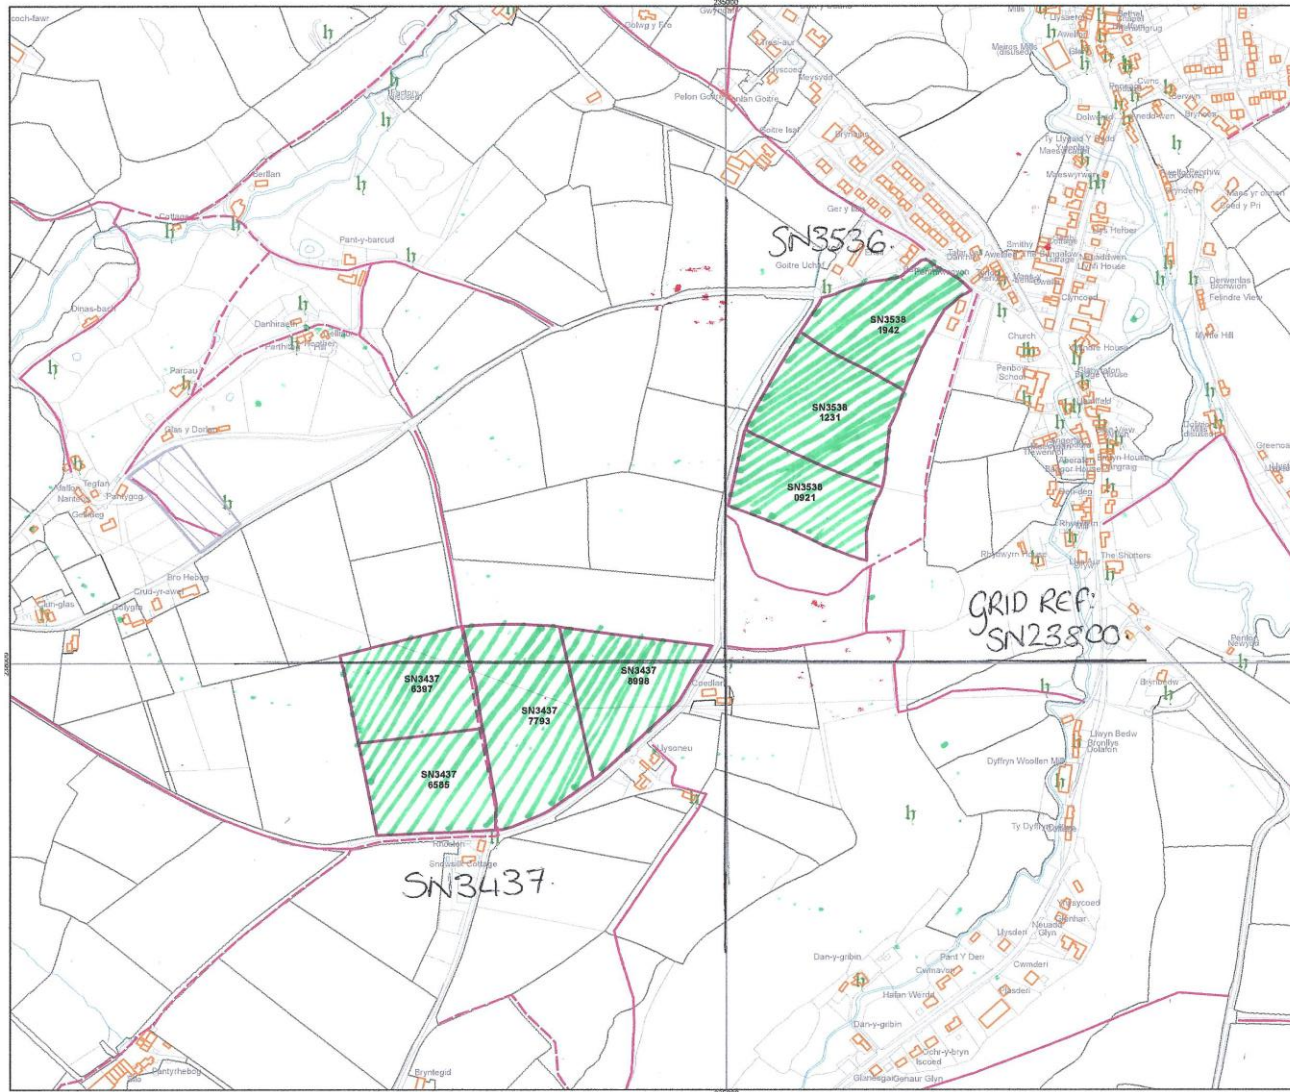

www.rogerparry.net
 mail@rogerparry.net

Tel: 01691 655334

Fax: 01691 657798

Roger Parry & Partners LLP
 The Property Experts

JOB:	Proposed Free-Range Poultry Unit
CLIENT:	Mr Thomas Teifi Jenkins
TITLE:	Location Plan
LOCATION:	Ty Hen Farm, Beulah, Newcastle Emlyn, SA38 9QE
SCALE:	Identification Purposes Only
DATE:	Jul-18
DRAWING NO:	MMP
DRAWN BY:	ND