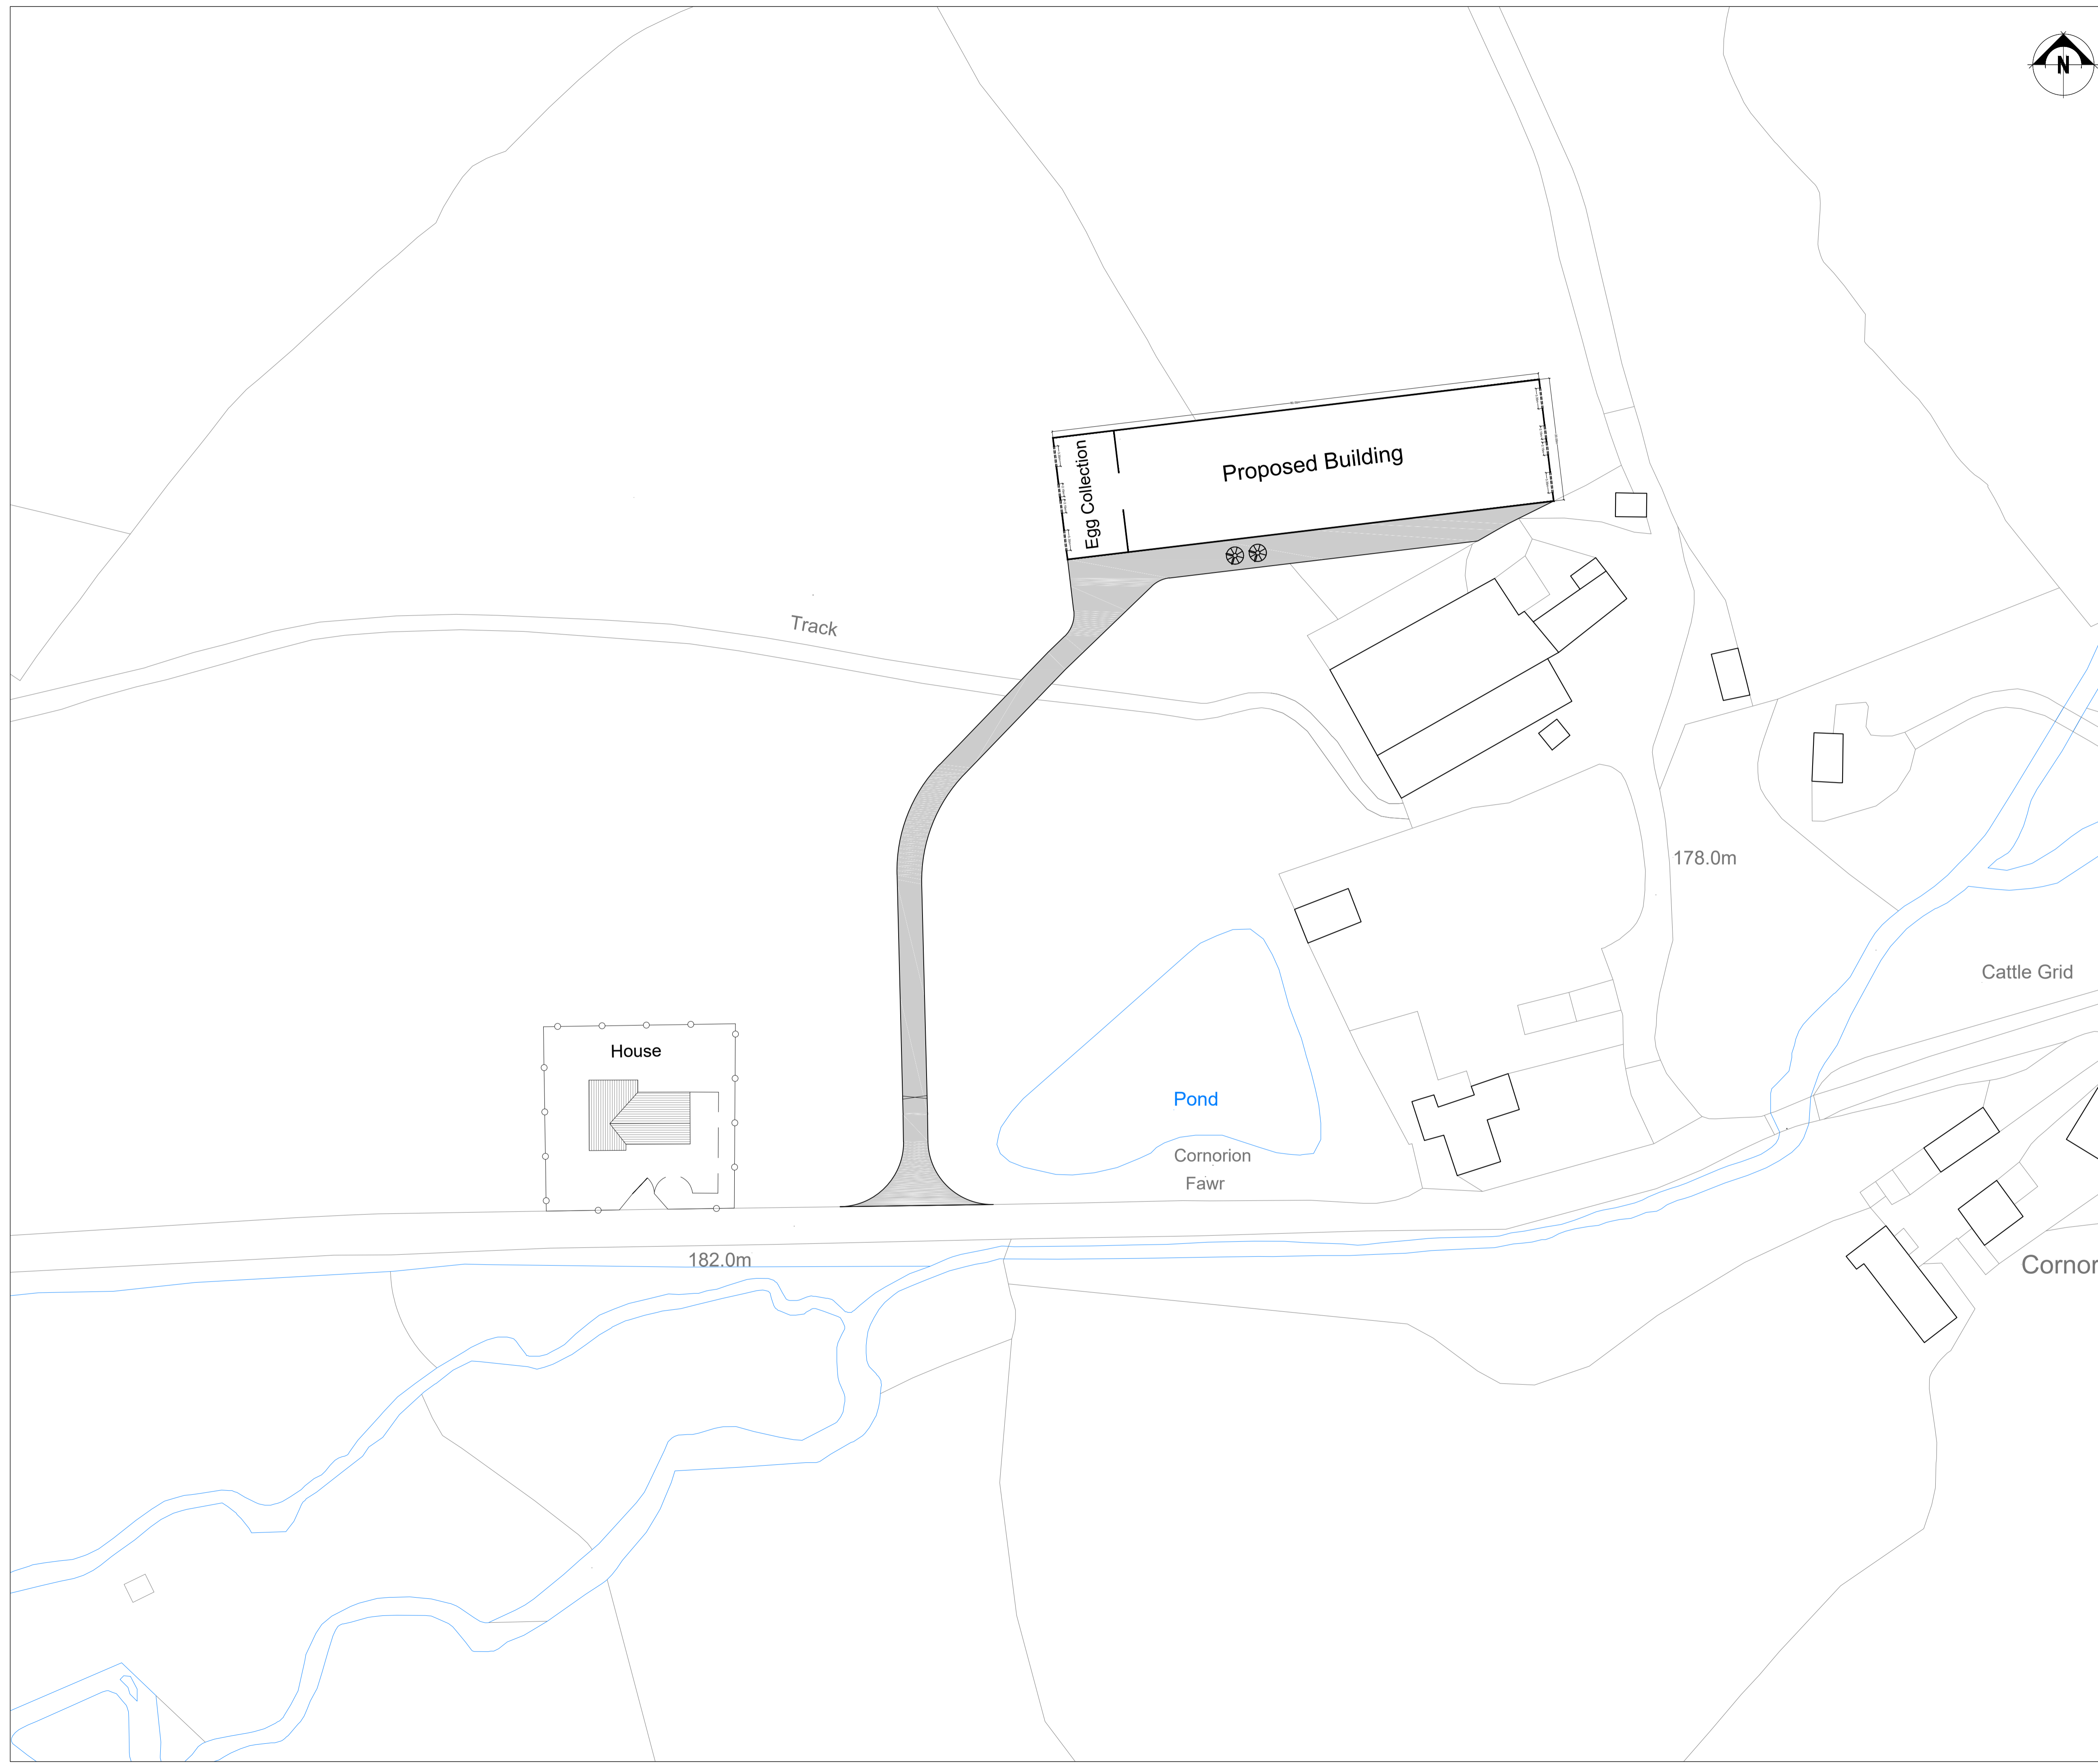

Rev	Description	Date	Dr by	App by
Original				

Residential - Agricultural - Commercial	
Job	Proposed 16,000 free range egg production unit at Cornorion Fawr
Title	Proposed Block Plan
Location	Cornorion Fawr Pen-y-Garnedd Oswestry SY10 0AS
Client	J R A Tomlinson
Scales	1:500 @ A1
Drawing No.	RJC-MZ201-03
Drawn by	AZ
Date	31/12/2017