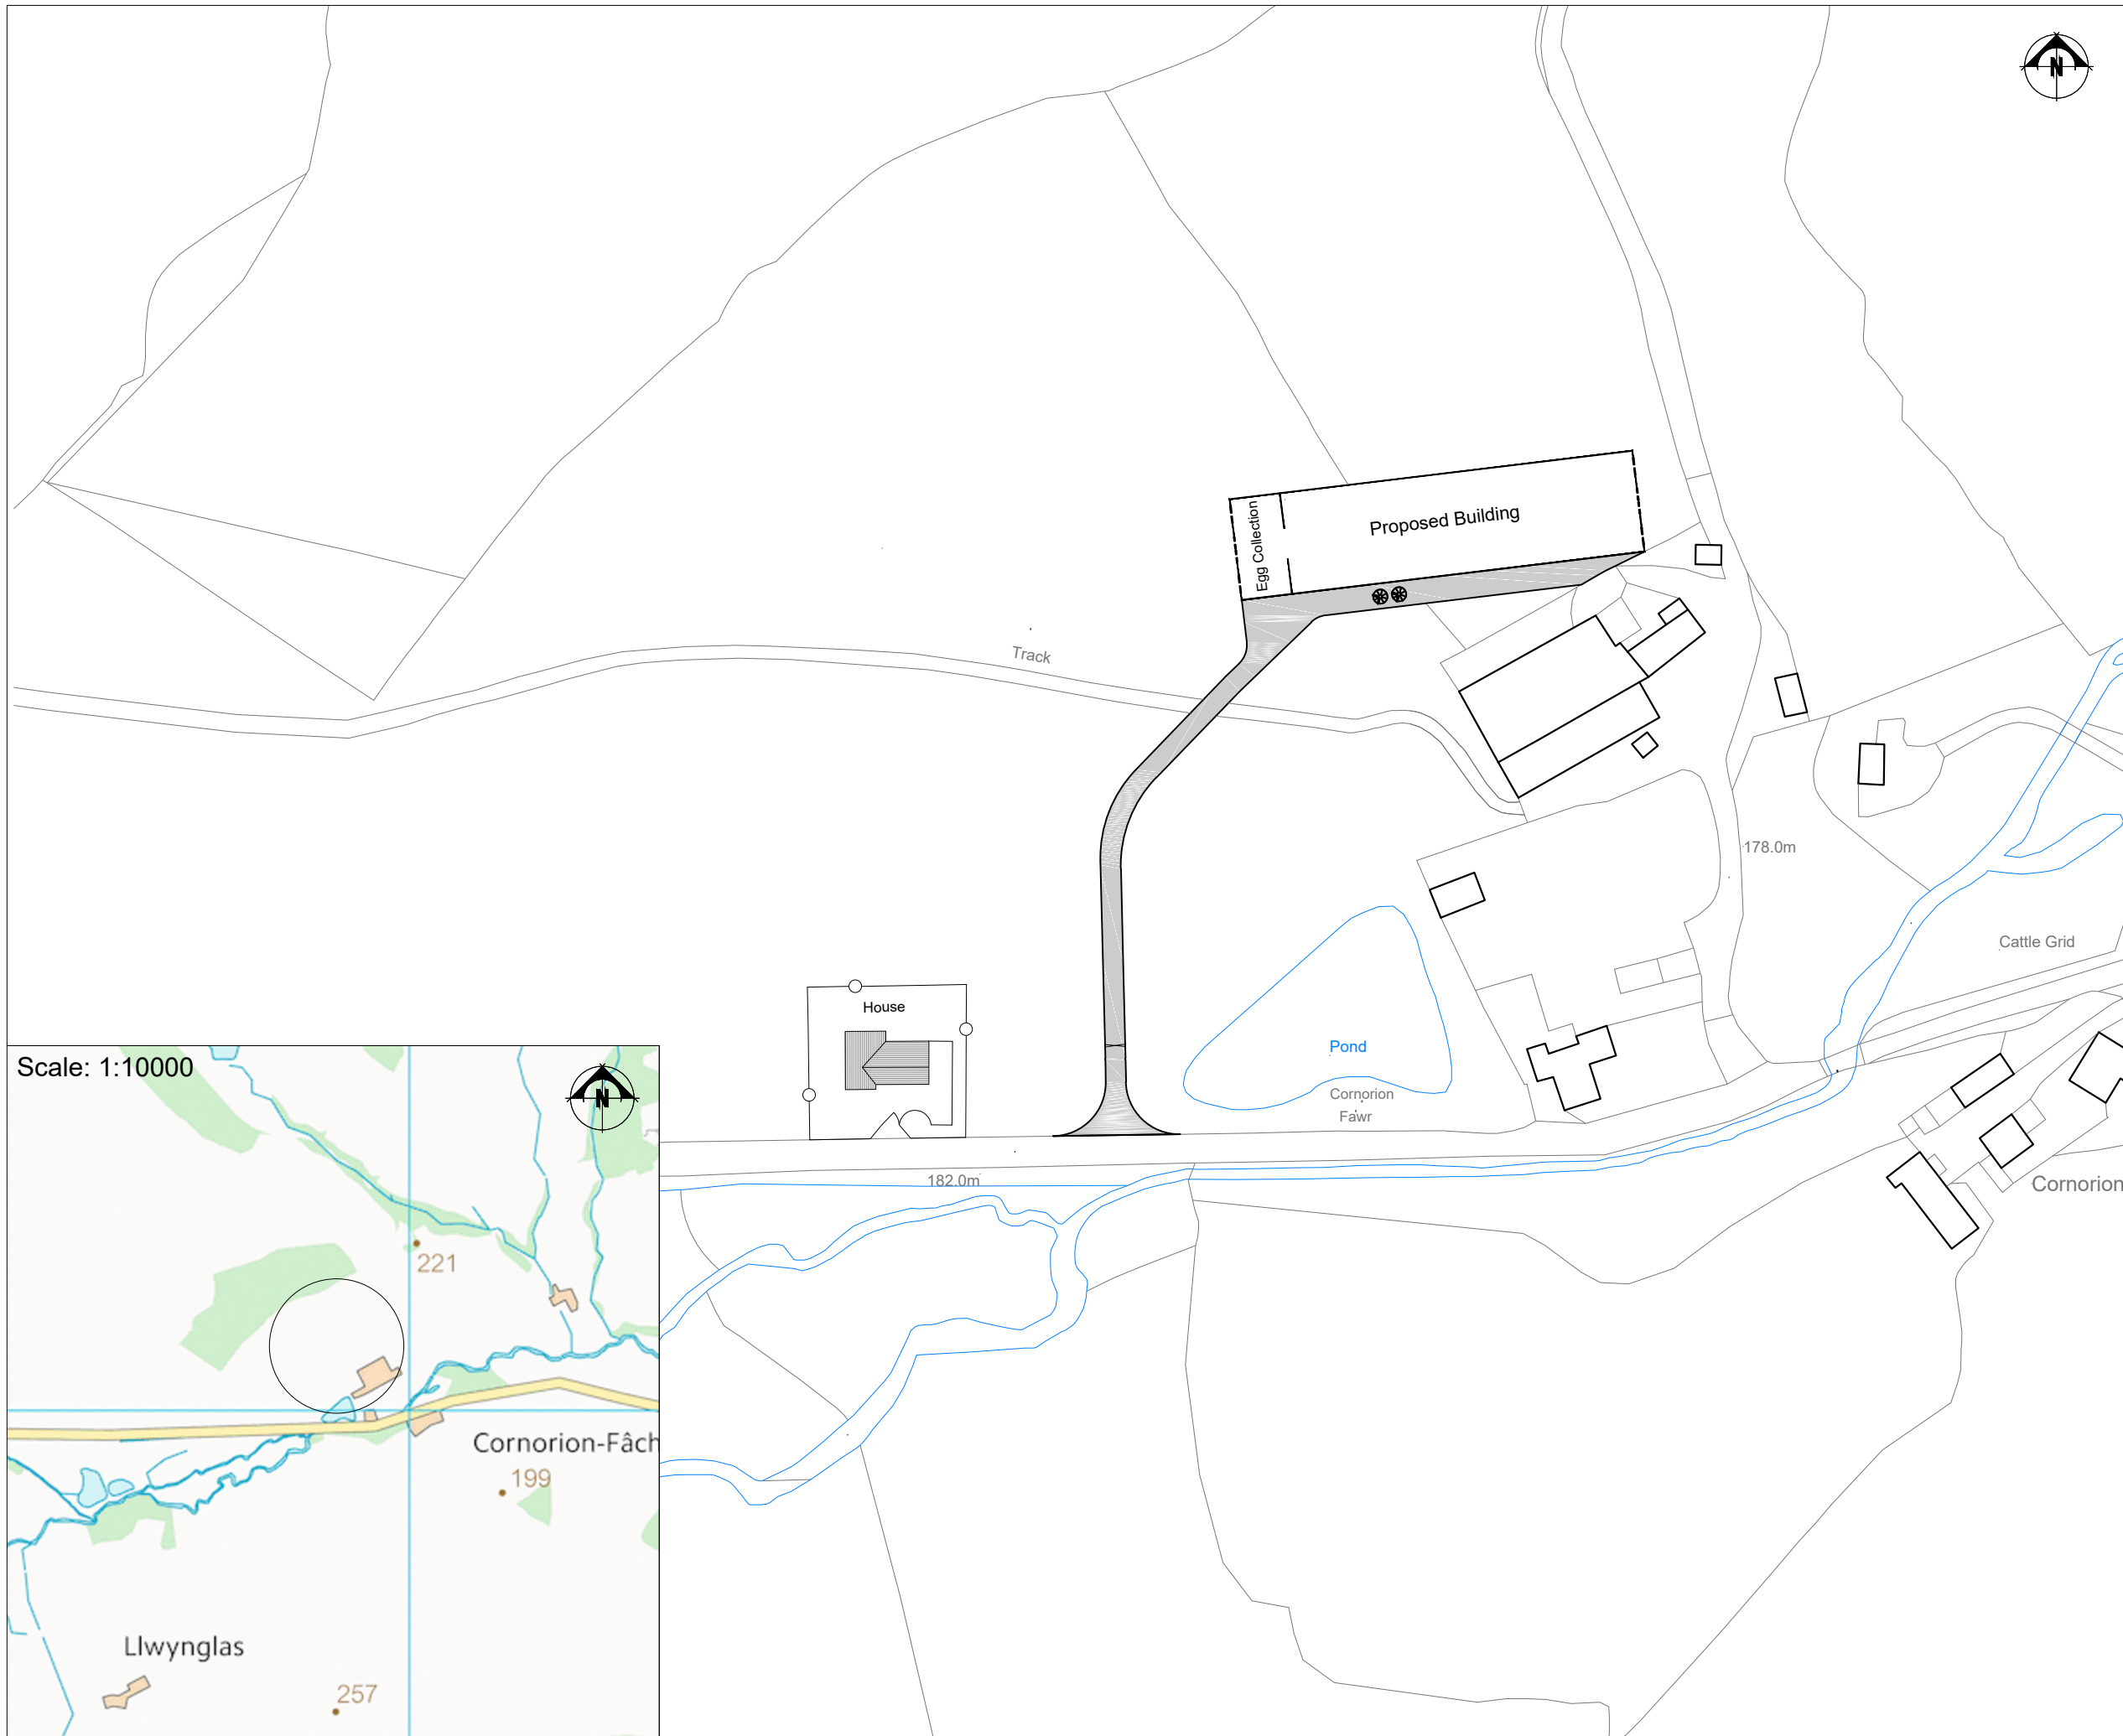

Scale: 1:10000

Rev	Description	Date	Dr by	App by
Original				

Residential - Agricultural - Commercial	
Job	Proposed 16,000 free range egg production unit at Cornorion Fawr
Title	Location Plan
Location	Cornorion Fawr Pen-y-Garnedd Oswestry SY10 0AS
Client	J R A Tomlinson
Scales	1:1250 @ A3
Drawing No.	RJC-MZ201-01
Drawn by	AZ
Date	31/12/2017