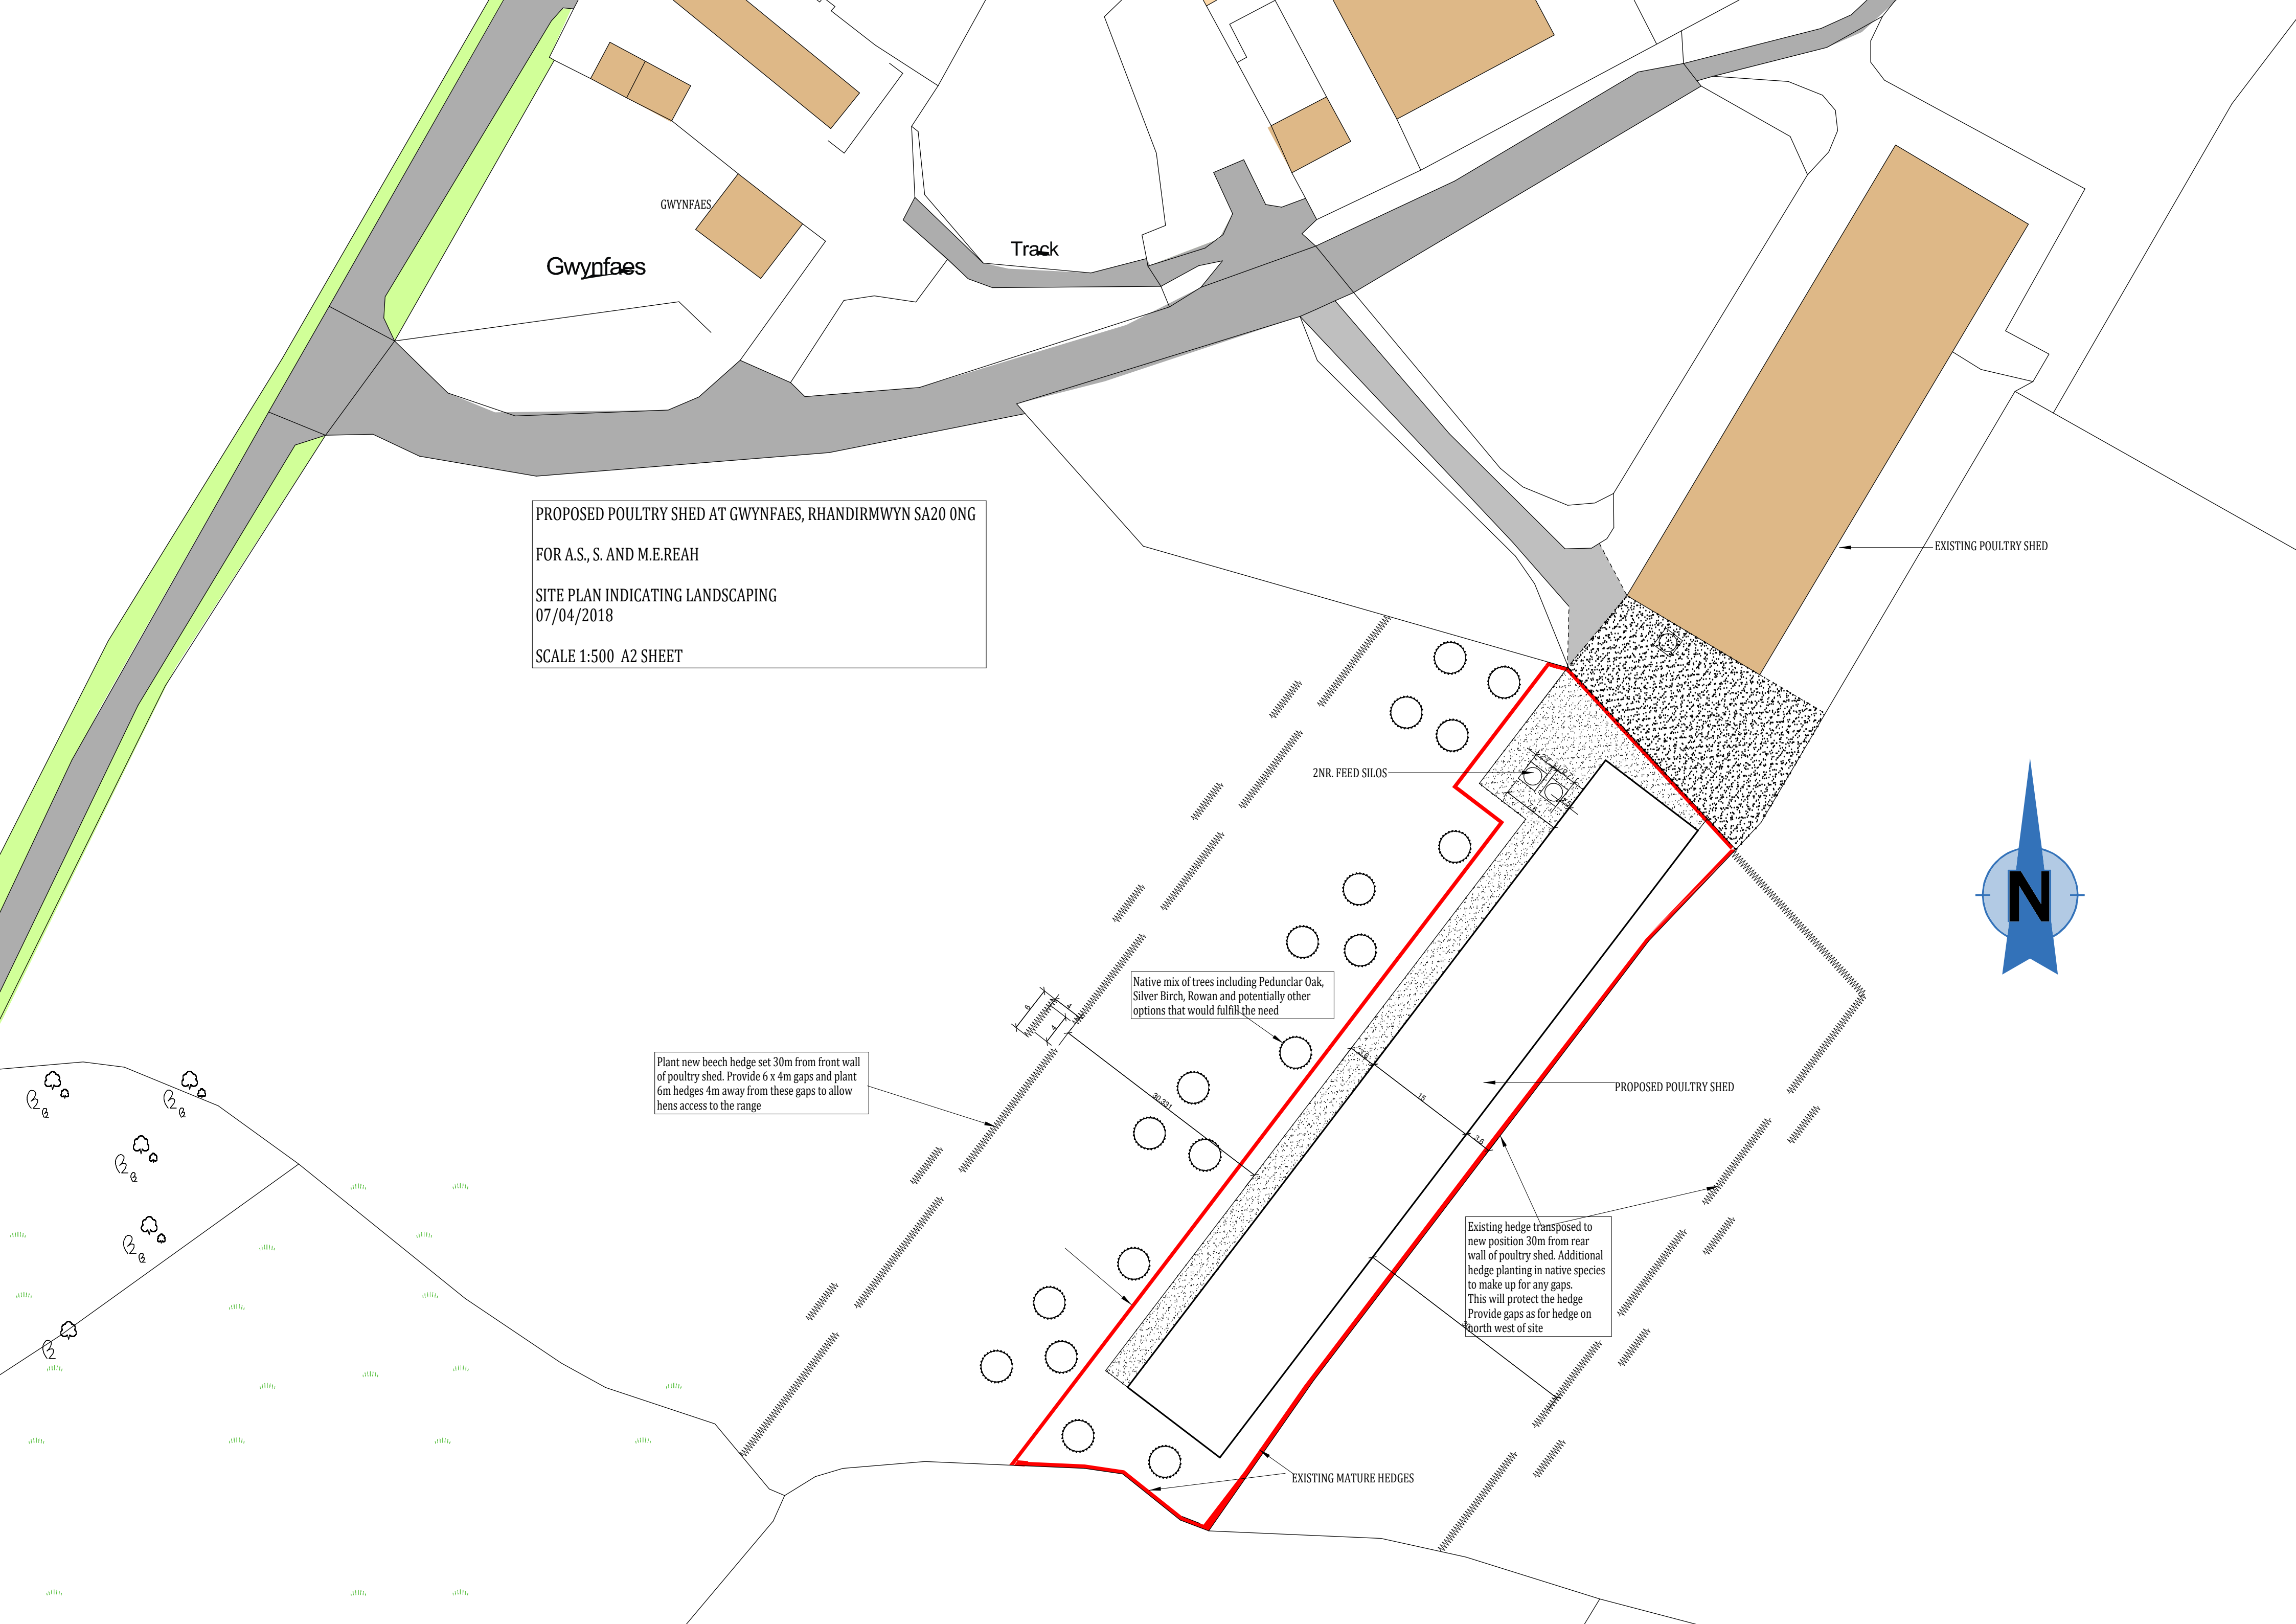

PROPOSED POULTRY SHED AT GWYNFAES, RHANDIRMWYN SA20 0NG
FOR A.S., S. AND M.E.REAH
SITE PLAN INDICATING LANDSCAPING
07/04/2018
SCALE 1:500 A2 SHEET

Gwynfaes

GWYNFAES

Track

EXISTING POULTRY SHED

2NR. FEED SILOS

Native mix of trees including Peduncular Oak, Silver Birch, Rowan and potentially other options that would fulfill the need

Plant new beech hedge set 30m from front wall of poultry shed. Provide 6 x 4m gaps and plant 6m hedges 4m away from these gaps to allow hens access to the range

PROPOSED POULTRY SHED

Existing hedge transposed to new position 30m from rear wall of poultry shed. Additional hedge planting in native species to make up for any gaps. This will protect the hedge. Provide gaps as for hedge on north west of site