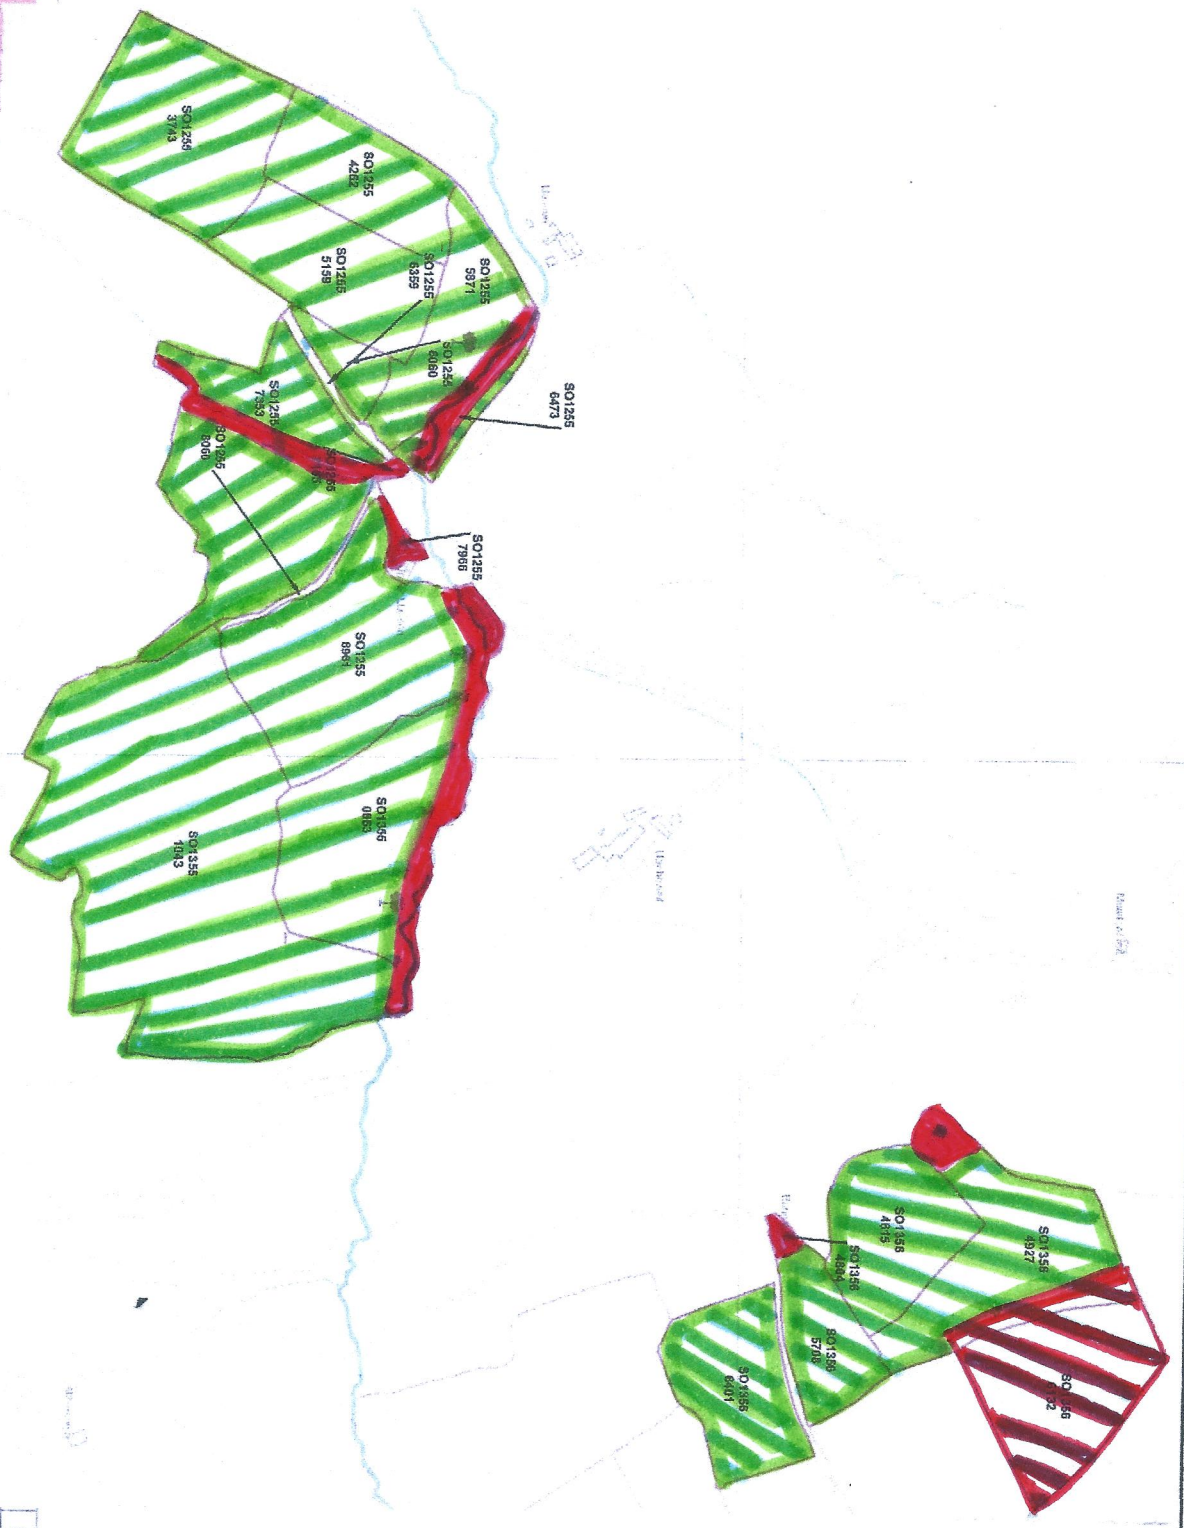

Roger Parry  
& Partners

Tel: 01691 655334

Fax: 01691 657798

Roger Parry & Partners LLP  
The Property Experts

JOB:	Proposed Poultry Unit - Free Range Birds
CLIENT:	Messrs Pidge
TITLE:	Manure Management Plans
LOCATION:	Drevern Farm, Hundred House
SCALE:	For Identification Purposes Only
DATE:	Mar-17
DRAWING NO.:	MMP
DRAWN BY:	GEL

Roger Parry  
& Partners

www.rogerparry.net

mail@rogerparry.net

Tel: 01691 655334

Fax: 01691 657798

Roger Parry & Partners LLP  
The Property Experts

JOB:	Proposed Poultry Unit – Free Range Birds
CLIENT:	Messrs Price
TITLE:	Manure Management Plans
LOCATION:	Drewern Farm, Hundred House
SCALE:	For Identification Purposes Only
DATE:	Mar-17
DRAWING NO:	MM/P
DRAWN BY:	GEL

SO7766  
A128

Roger Parry  
& Partners

www.rogerparry.net

mail@rogerparry.net

Tel: 01691 655334

Fax: 01691 657798

Roger Parry & Partners LLP  
The Property Experts

JOB:	Proposed Poultry Unit - Free Range Birds
CLIENT:	Messrs Price
TITLE:	Manure Management Plans
LOCATION:	Drewern Farm, Hundred House
SCALE:	For Identification Purposes Only
DATE:	Mar-17
DRAWING NO.:	MMMP
DRAWN BY:	GEL

Roger Parry  
& Partners

mail@rogerparry.net

Tel: 01691 655334

Fax: 01691 657798

Roger Parry & Partners LLP  
The Property Experts

Proposed Poultry Unit – Free Range Birds	Massis Price
Manure Management Plans	
Drewem Farm, Hundred House	
For Identification Purposes Only	
DATE: Mar-17	
DRAWING NO: MMMP	
DRAWN BY: GEL	