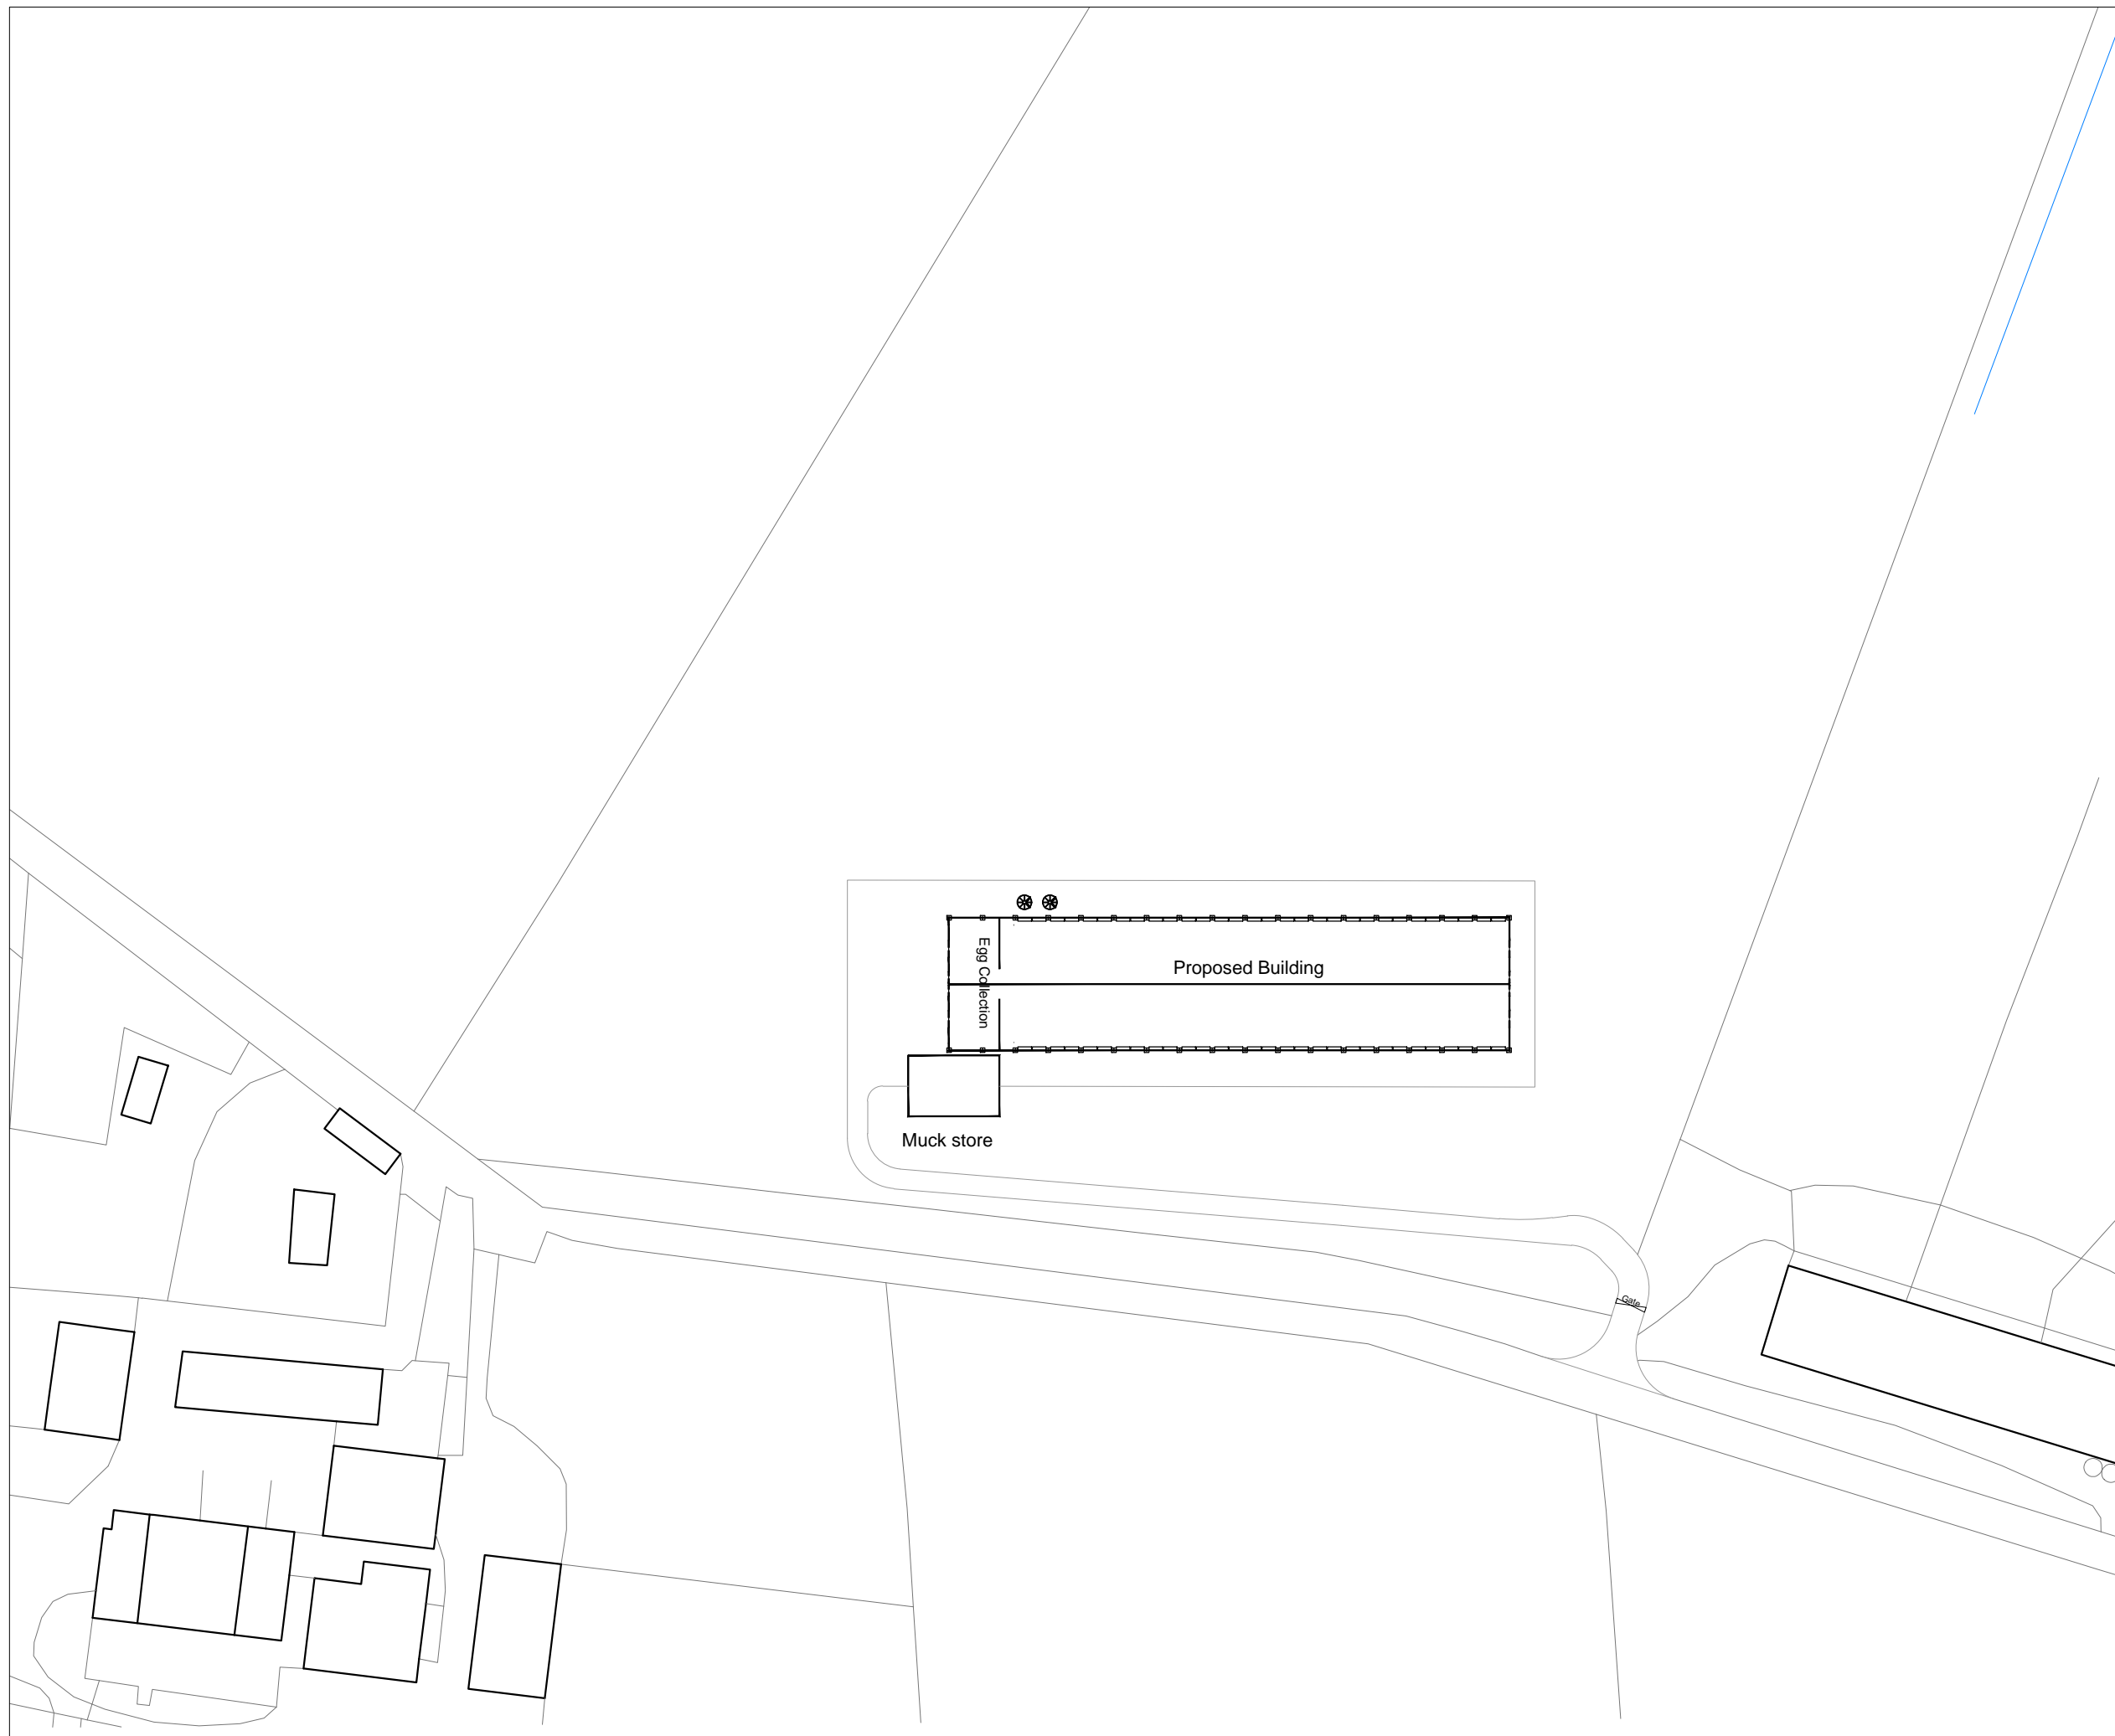

THIS DRAWING IS TO BE READ IN CONJUNCTION WITH ALL RELATED DRAWINGS. ALL DIMENSIONS MUST BE CHECKED AND VERIFIED ON SITE BEFORE COMMENCING ANY WORK OR PRODUCING SHOP DRAWINGS. THE ORIGINATOR SHOULD BE NOTIFIED IMMEDIATELY OF ANY DISCREPANCY. THIS DRAWING IS COPYRIGHT AND REMAINS THE PROPERTY ROGER PARRY & PARTNERS.

Rev	Description	Date	Dr by	App by
Original				

Residential - Agricultural - Commercial	
Job	32,000 free range egg production unit at Ddullely Bank Farm
Title	Location Plan
Location	Ddullely Bank Farm Llathddu Llandrindod Wells Powys LD1 6YS
Client	Ddullely Bank Farm
Scales	1:1250 @ A3
Drawing No.	RB-MZ290-01
Drawn by	AZ
Date	27/07/2018