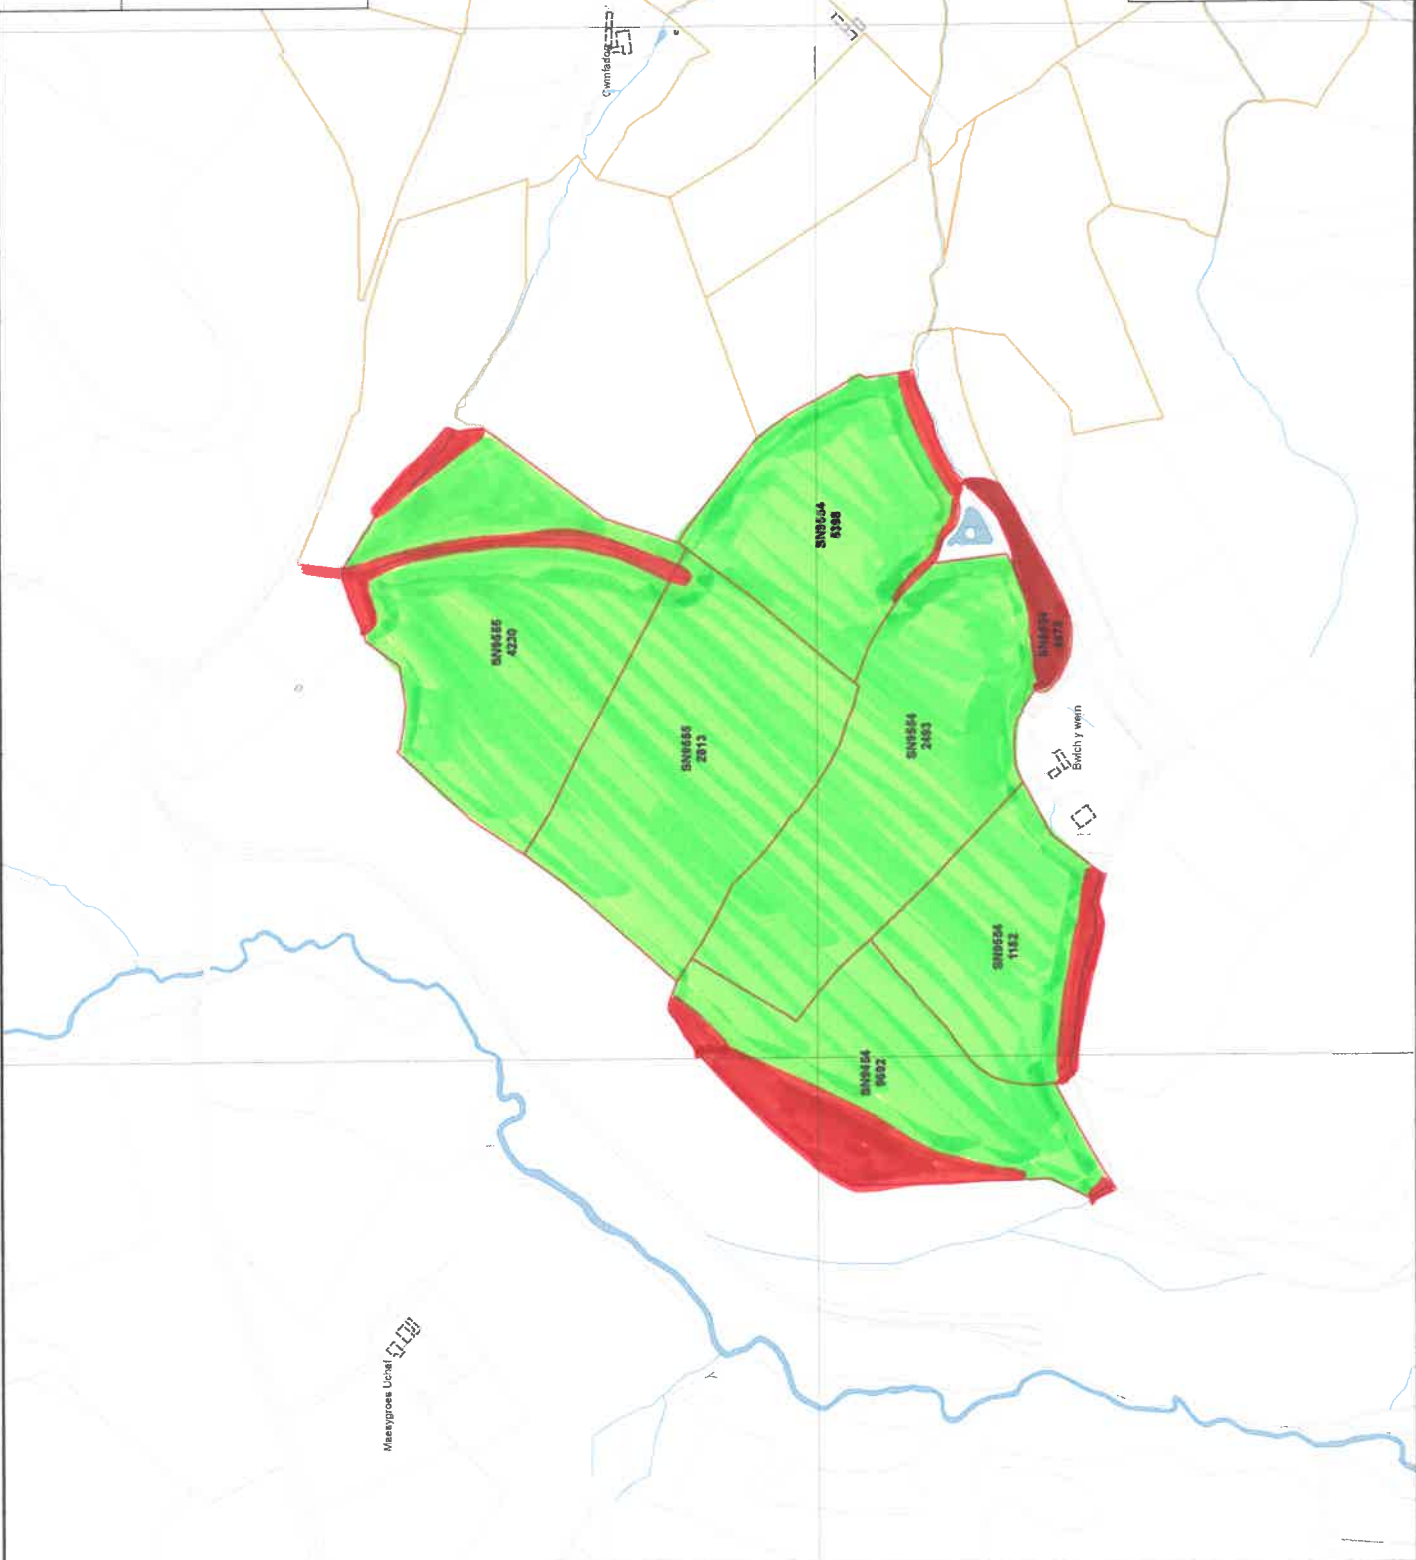

**Ffurflen Cais Sengl**  
**Single Application Form**  
**Mapiau 2015 Maps**

Marc Diogelwch SWYDDOGOL – SENSITIF /  
Security Marking OFFICIAL-SENSITIVE  
Cyfeirnod y Cwsmer / Customer Reference Number  
**A0038125**

Dalen / Sheet : 2 / 3

**N**

**Graddfa Fras / Approx. Scale 1:5,000**

**Dyddiad Creu / Date Created : 20/02/2015**

Mae'r wybodaeth hon i'w defnyddio ar gyfer prifswm IACS yn unig.  
This information can only be used for IACS purposes.  
Aphwythir y map hon o ddiwydiwr ym 2015. Dim hysbysu i'r awdurdodau lleol.  
This map is reproduced from Ordnance Survey material with the permission of Ordnance Survey on behalf of the Controller of Her Majesty's Stationery Office © Crown copyright. Unauthorised reproduction in any form is prohibited. Licence Number: OD 100017916, 2015.

296000

295000

255000

255000

296000

295000