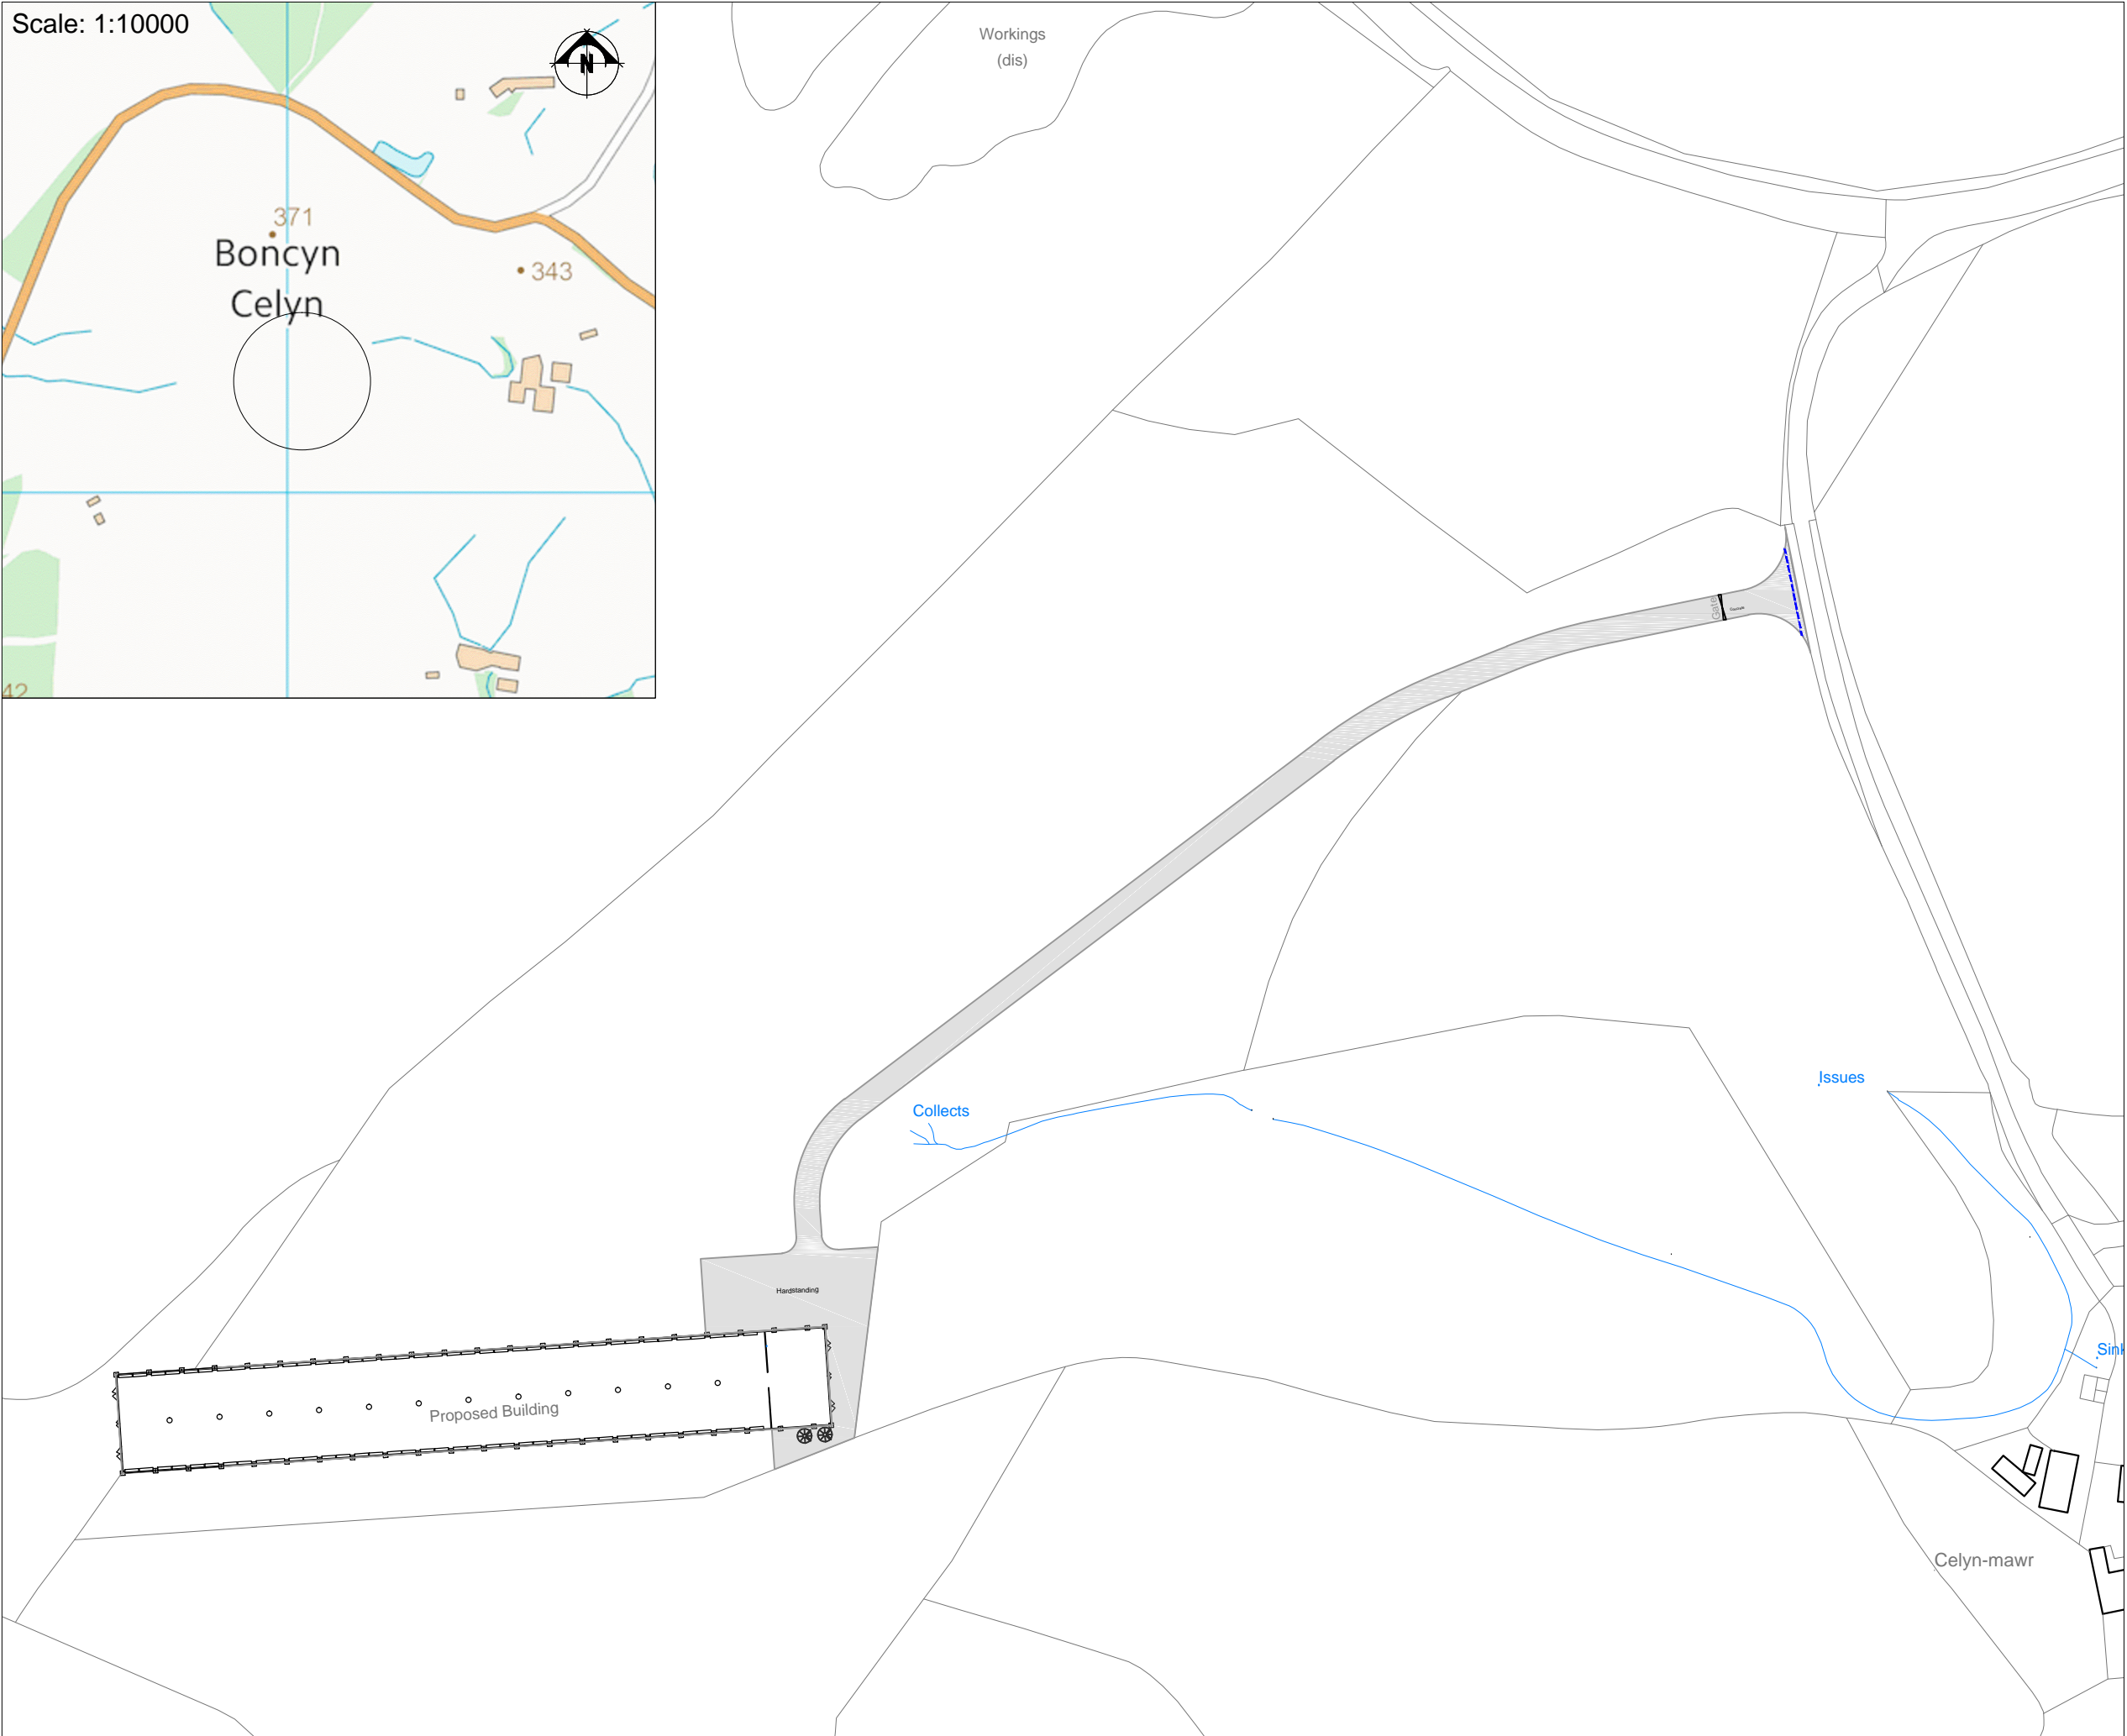

Scale: 1:10000

THIS DRAWING IS TO BE READ IN CONJUNCTION WITH ALL RELATED DRAWINGS. ALL DIMENSIONS MUST BE CHECKED AND VERIFIED ON SITE BEFORE COMMENCING ANY WORK OR PRODUCING SHOP DRAWINGS. THE ORIGINATOR SHOULD BE NOTIFIED IMMEDIATELY OF ANY DISCREPANCY. THIS DRAWING IS COPYRIGHT AND REMAINS THE PROPERTY ROGER PARRY & PARTNERS.

Rev	Description	Date	Dr by	App by
Original				

Residential - Agricultural - Commercial	
Job	32,000 free range egg production unit at Celyn Mawr
Title	Location Plan
Location	Celyn Mawr Llanwddyn Powys SY10 0NN
Client	.
Scales	1:1250 @ A3
Drawing No.	RJC-MZ216-01
Drawn by	AZ
Date	02/05/2018