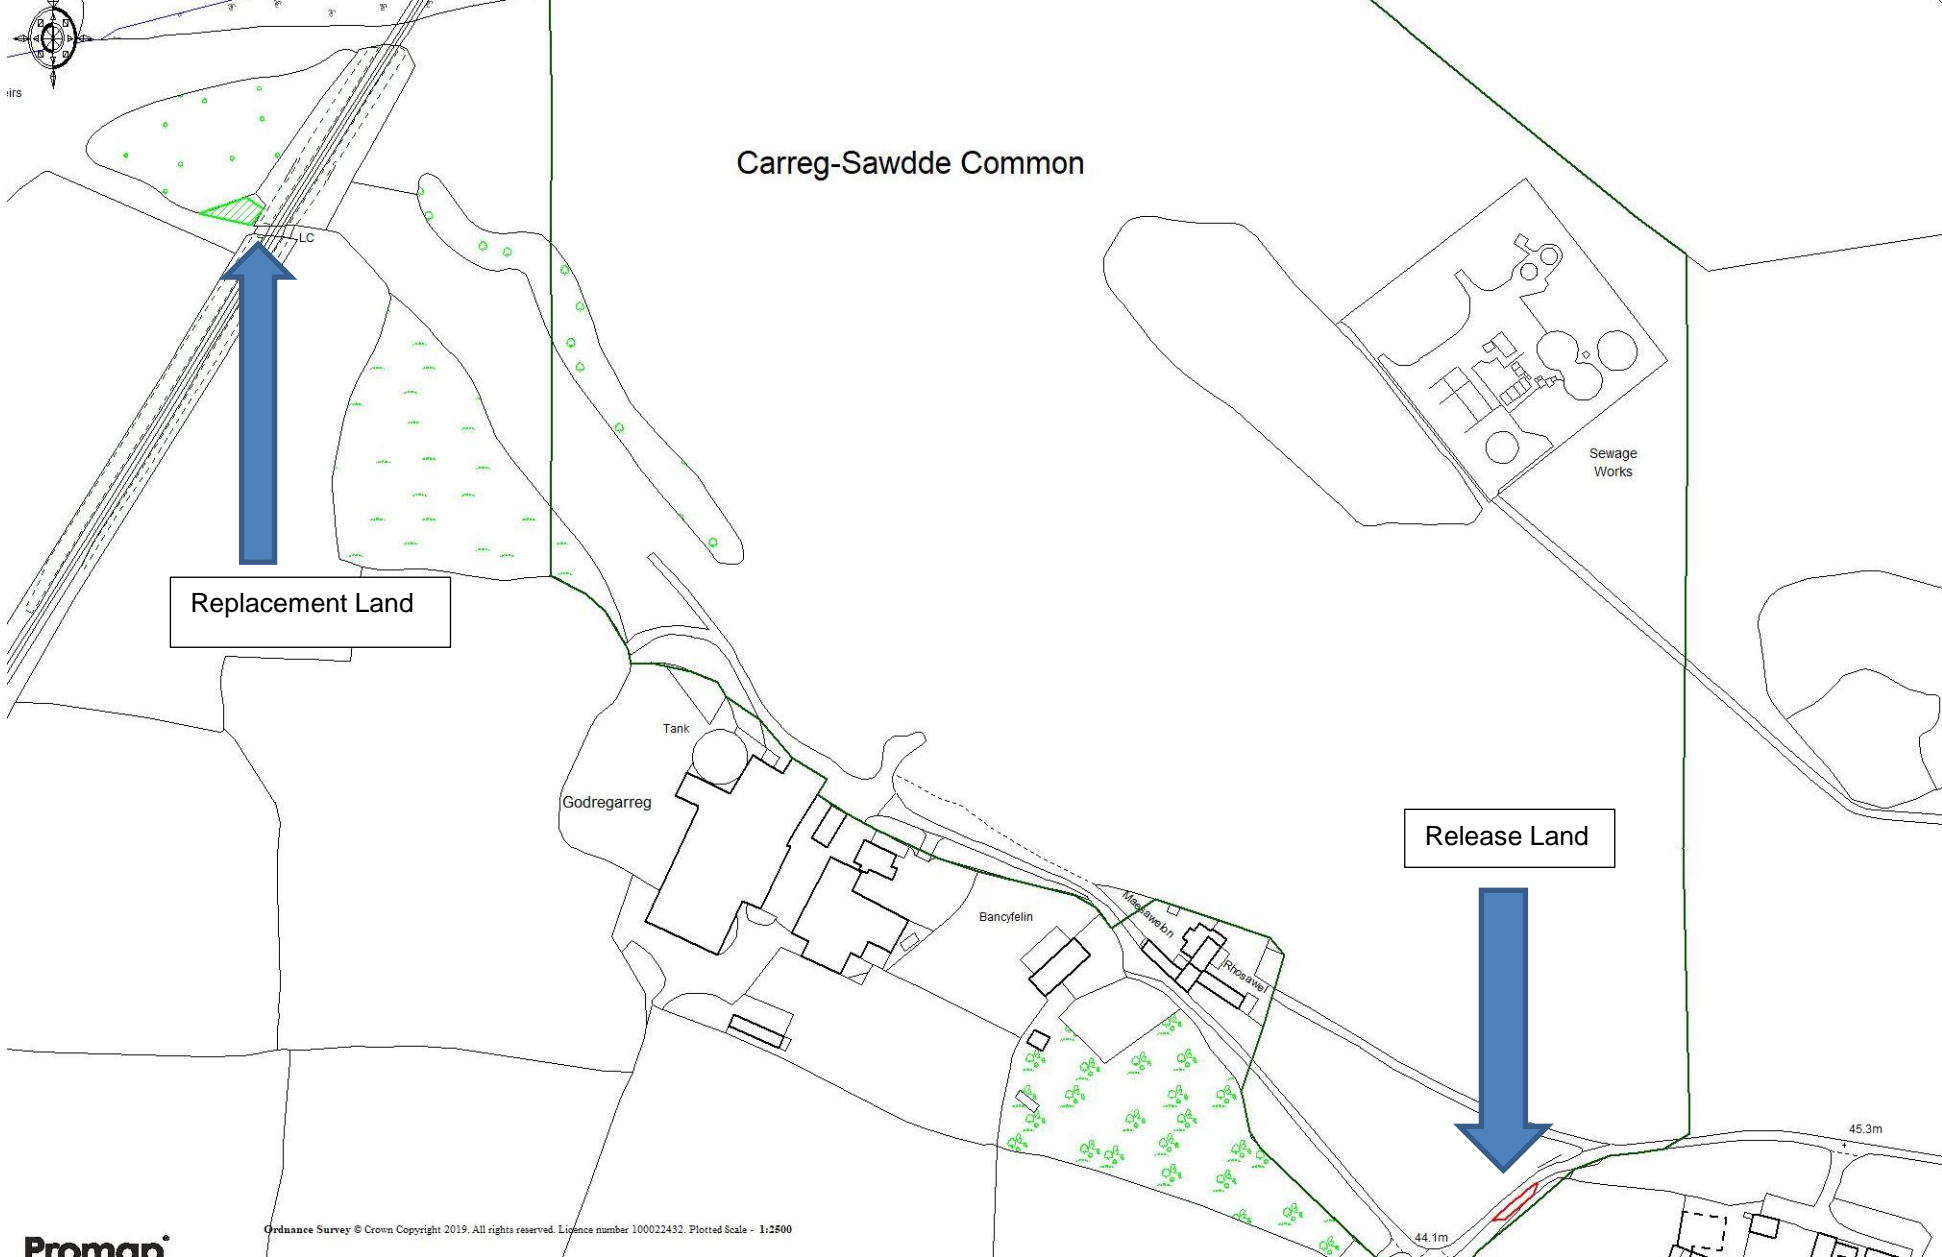

Carreg-Sawdde Common

Replacement Land

Release Land

Proman