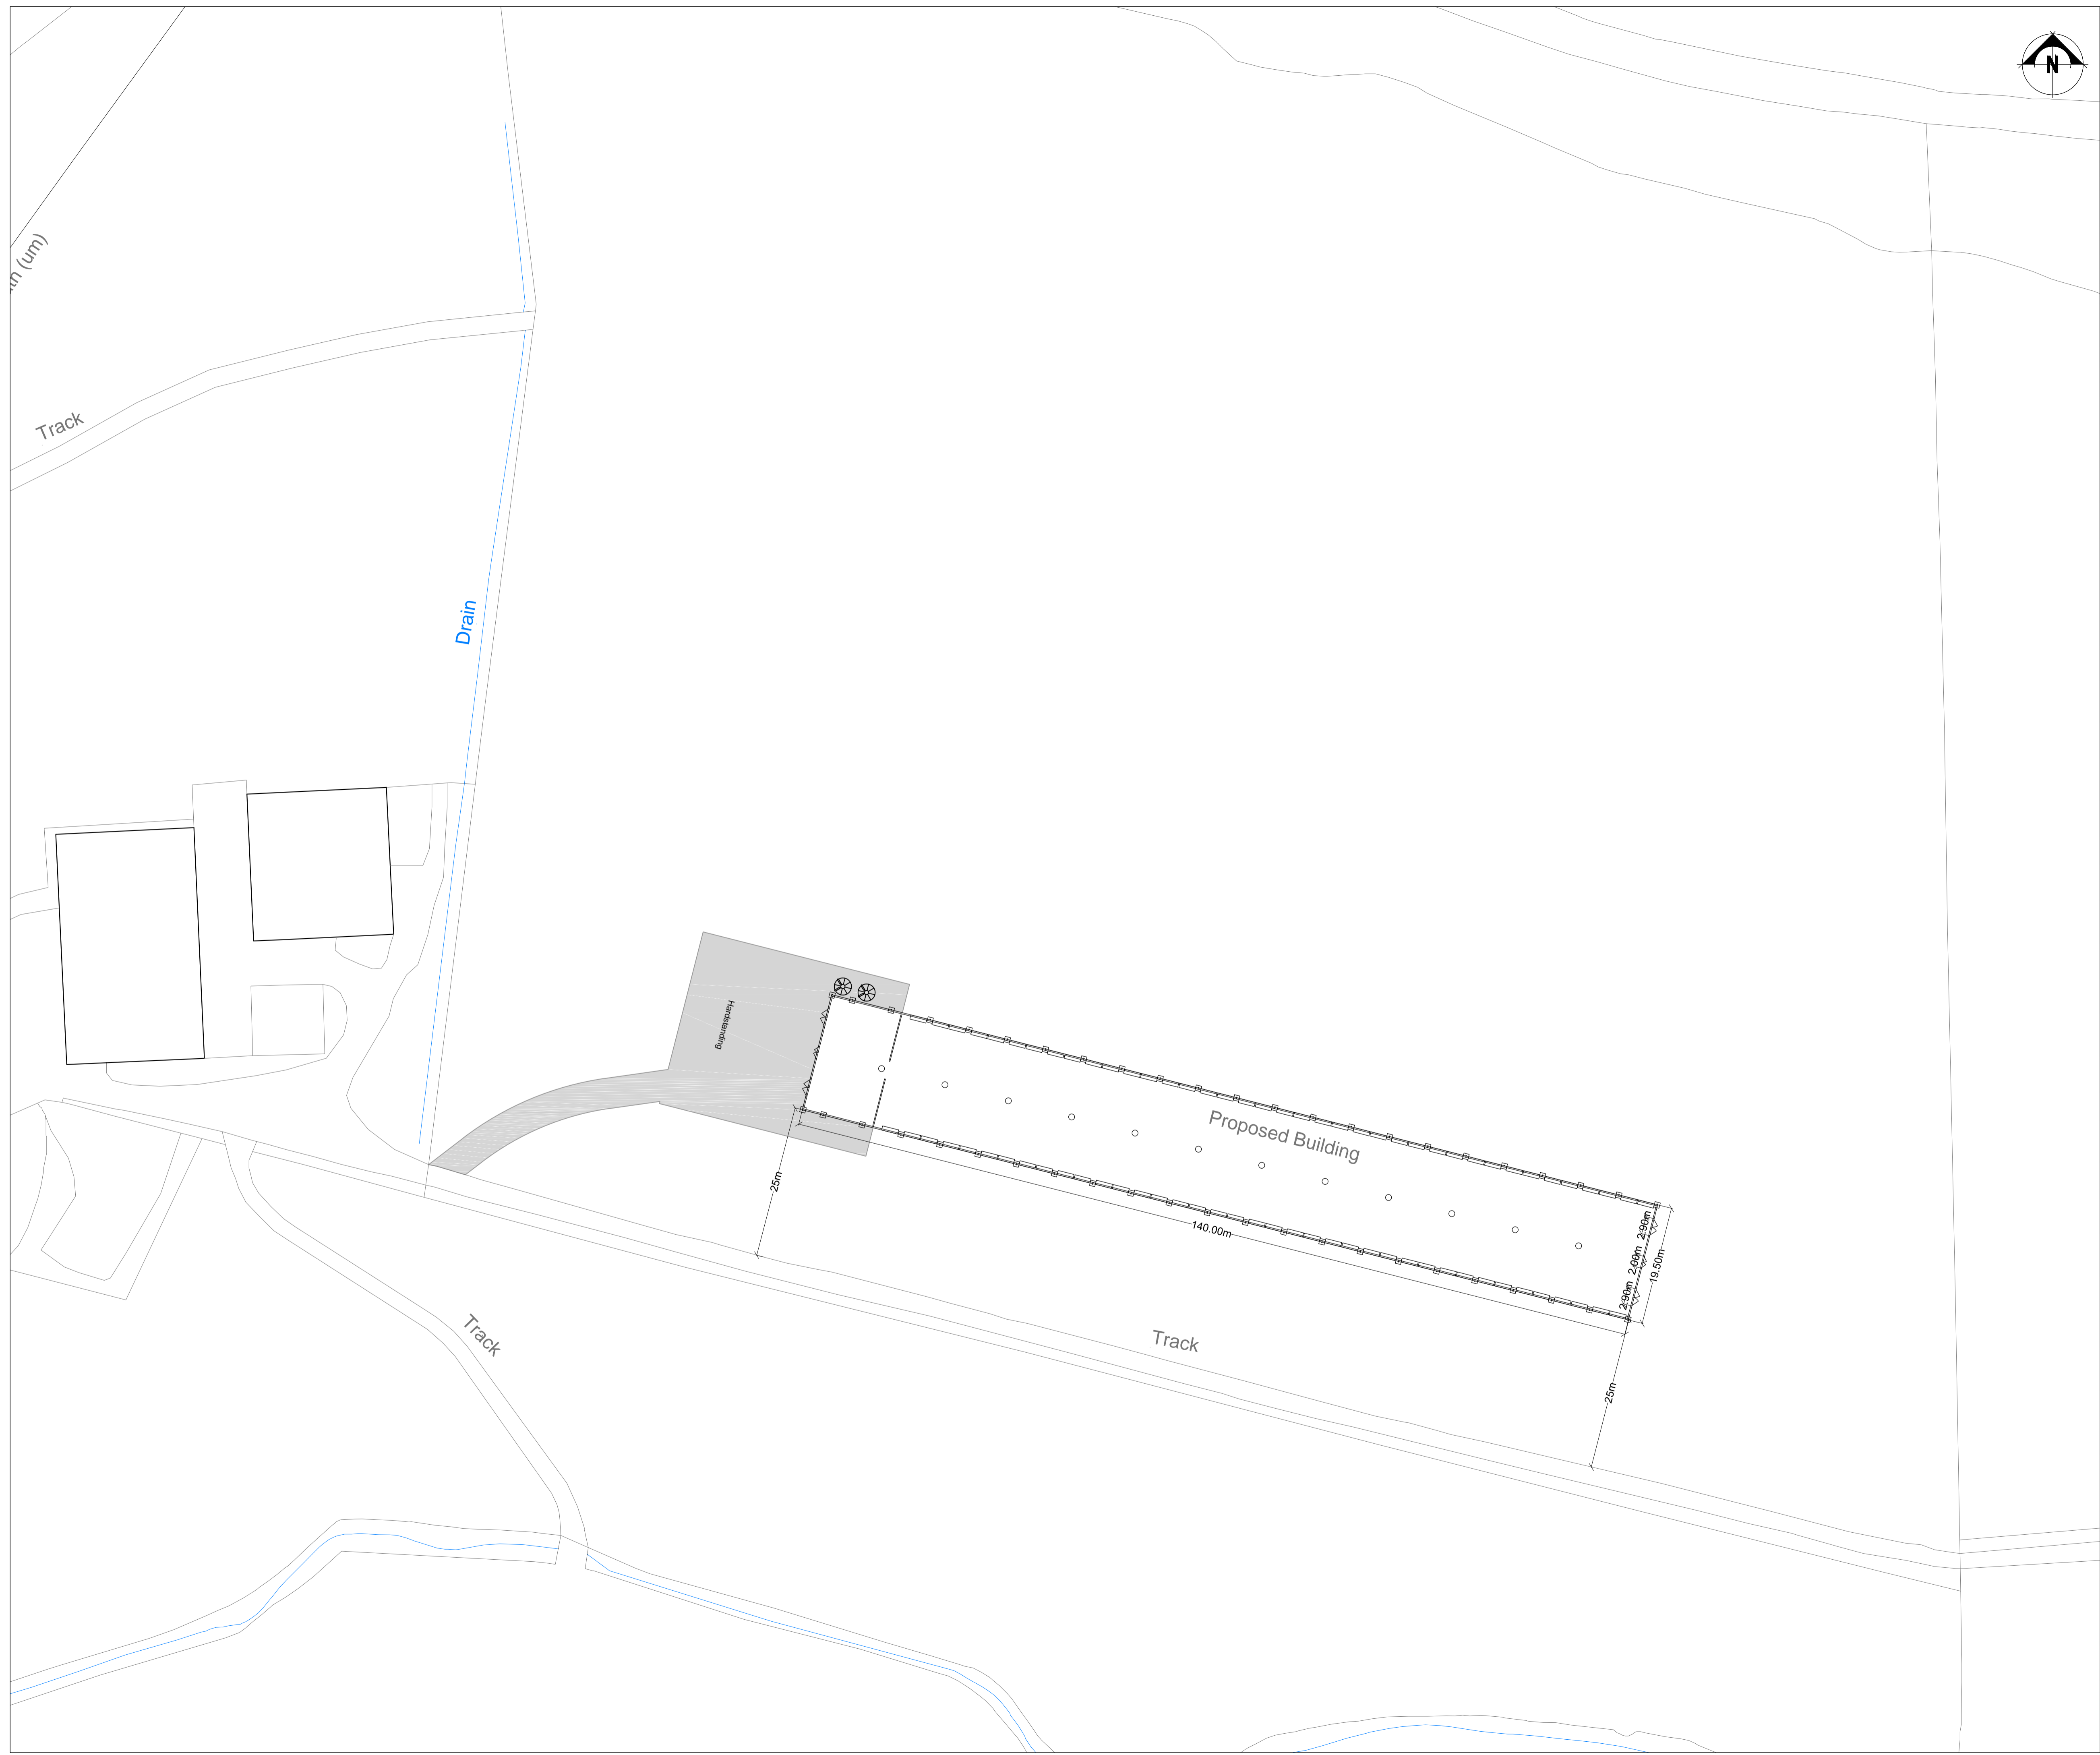

THIS DRAWING IS TO BE READ IN CONJUNCTION WITH ALL RELATED DRAWINGS. ALL DIMENSIONS MUST BE CHECKED AND VERIFIED ON SITE BEFORE COMMENCING ANY WORK OR PRODUCING SHOP DRAWINGS. THE ORIGINATOR SHOULD BE NOTIFIED IMMEDIATELY OF ANY DISCREPANCY. THIS DRAWING IS COPYRIGHT AND REMAINS THE PROPERTY ROGER PARRY & PARTNERS.

Rev	Description	Date	Dr by	App by
Original				

Residential - Agricultural - Commercial

Job	32,000 free range egg production unit at Bron Heulog		
Title	Proposed Block Plan		
Location	Bron Heulog Llanfair Talhaiarn Abergele Conwy, LL22 8PE		
Client	RN & JM Lloyd & Sons		
Scales	1:500 @ A1		
Drawing No.	RJC-MZ242-03		
Drawn by	AZ	Date	22/03/2018

HOGSTOW HALL, MINSTERLEY
SHREWSBURY, SHROPSHIRE, SY5 0HZ
Tel: 01743 791336 Fax: 01743 792770
email: mail@rogerparry.net
Web address: www.rogerparry.net