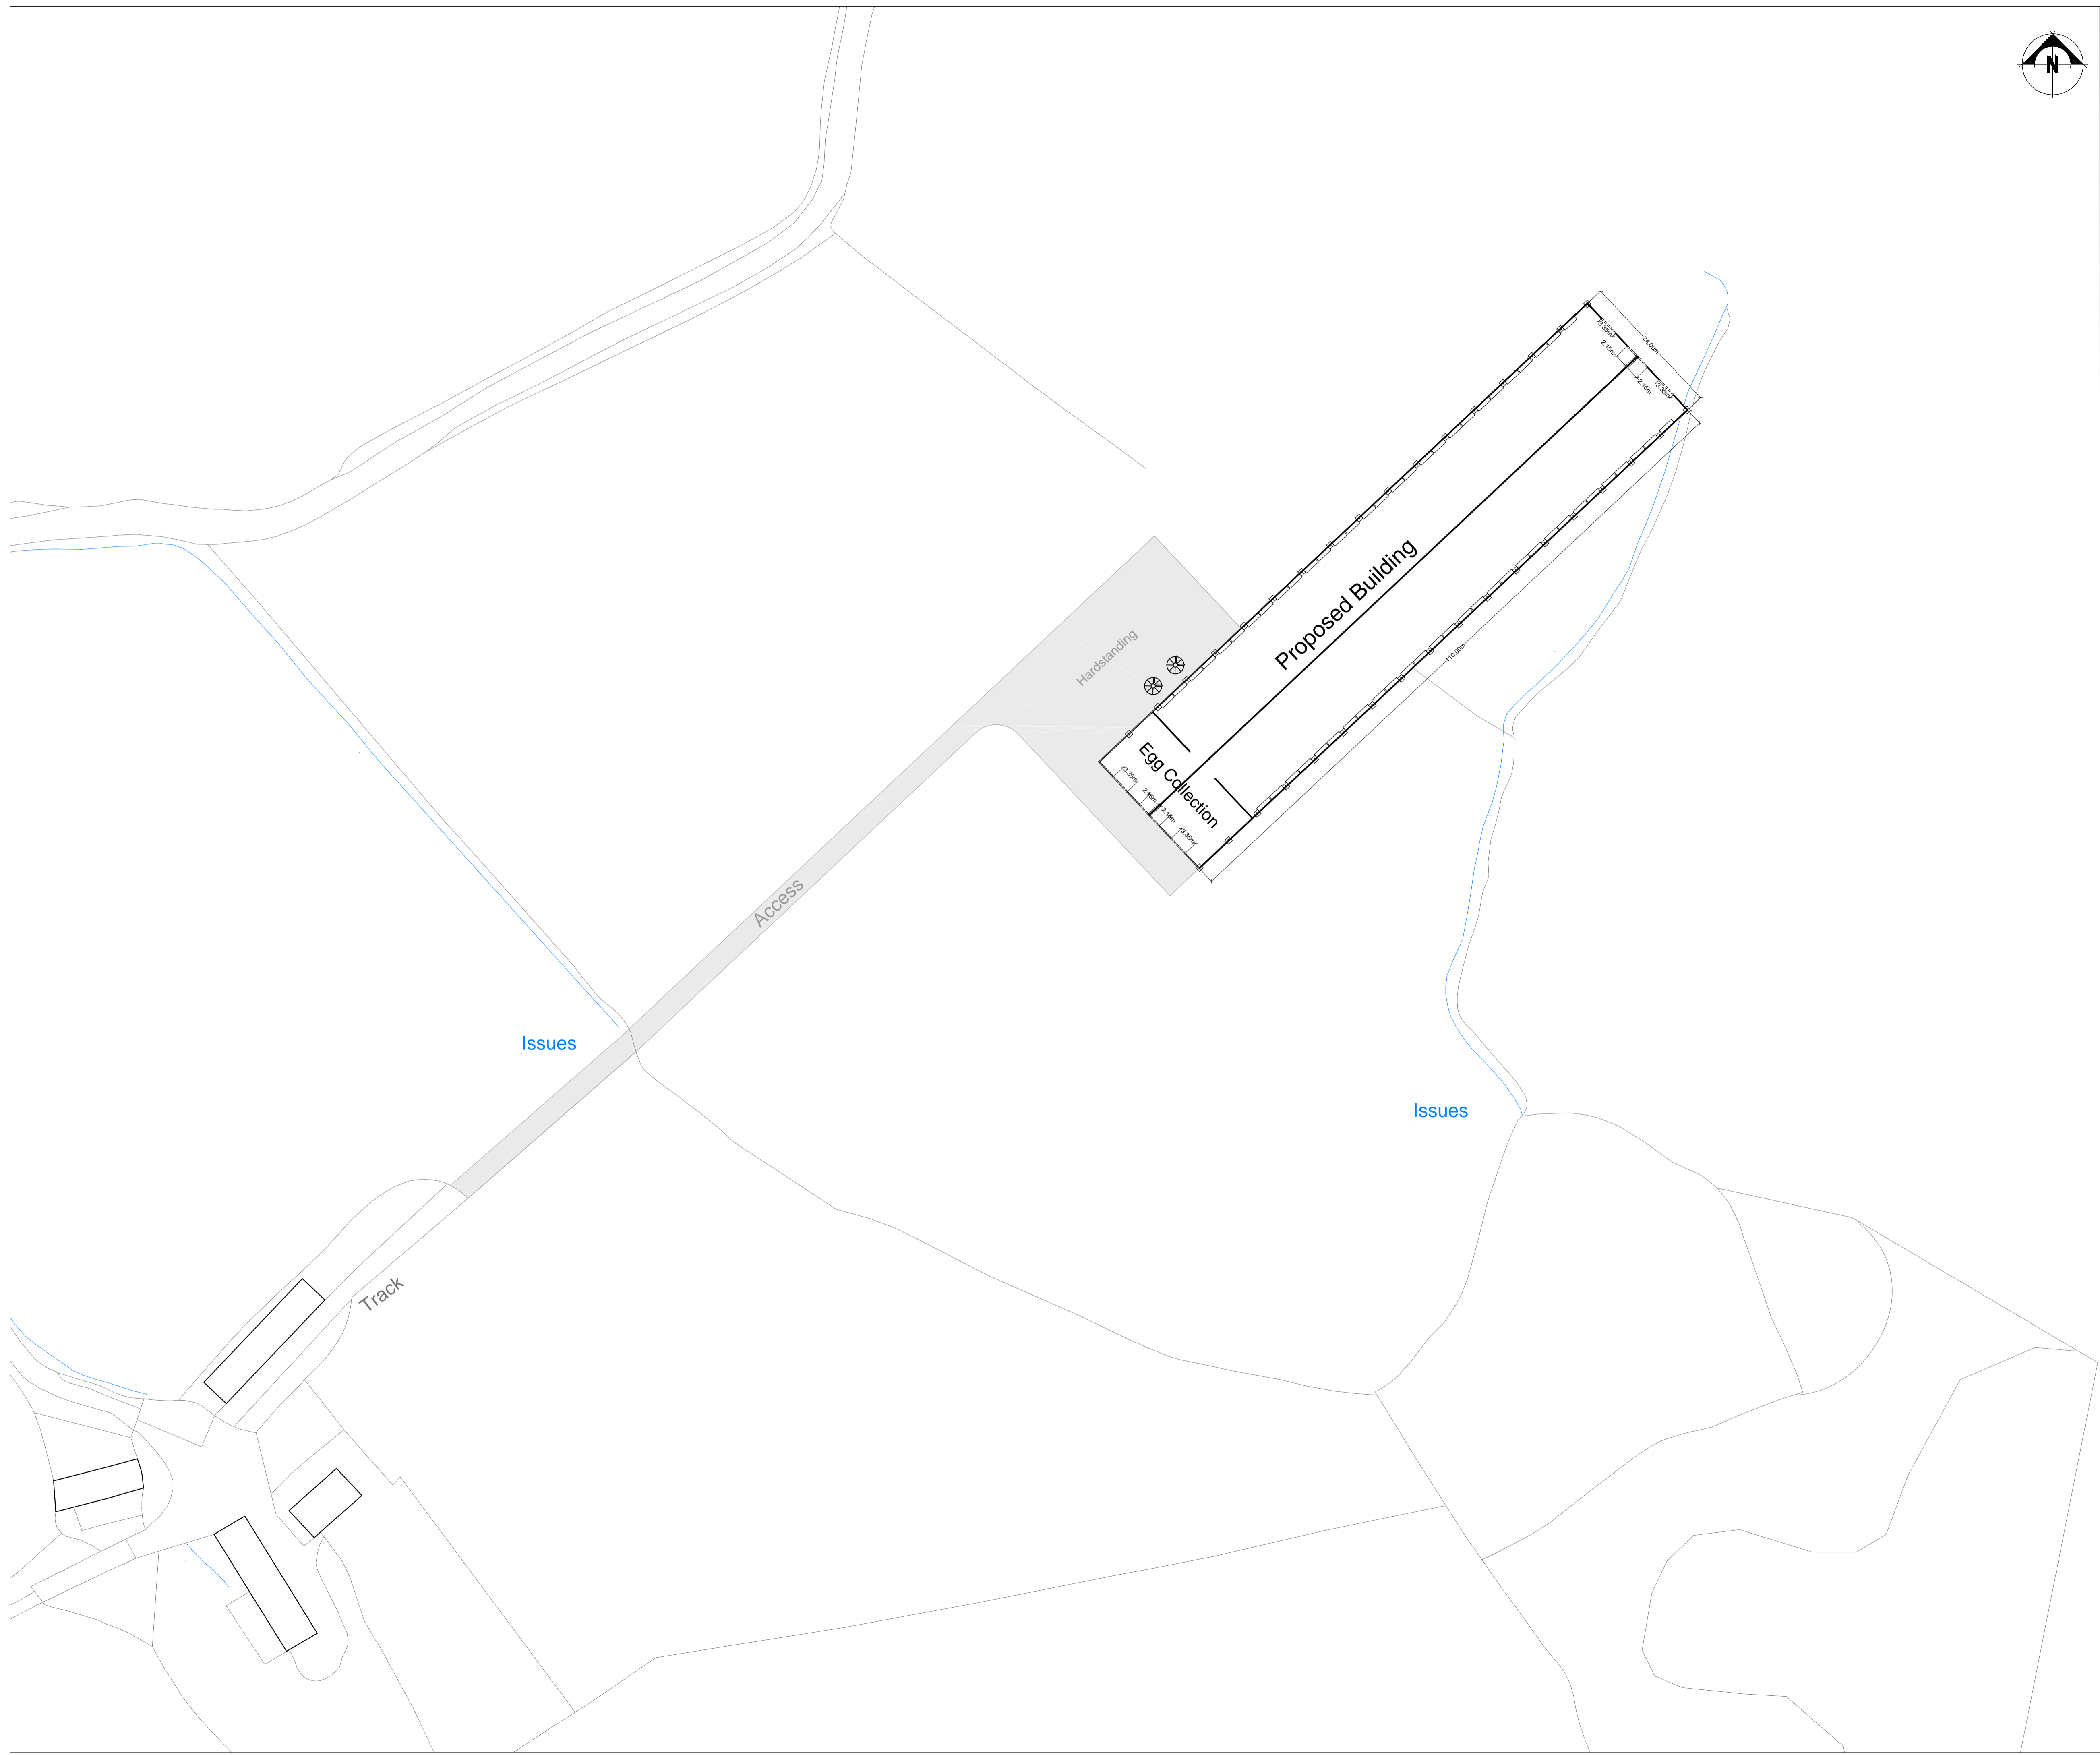

Rev	Description	Date	Dr by	App by
Original				

Residential - Agricultural - Commercial	
Job	Free range egg production unit at Cynewill Farm
Title	Proposed Block Plan
Location	Cynewill Farm Llanerfyl Welshpool Powys
Client	Bennett
Scales	1:500 @ A1
Drawing No.	RJC-MZ231-02
Drawn by	AZ
	Date 06/03/2018